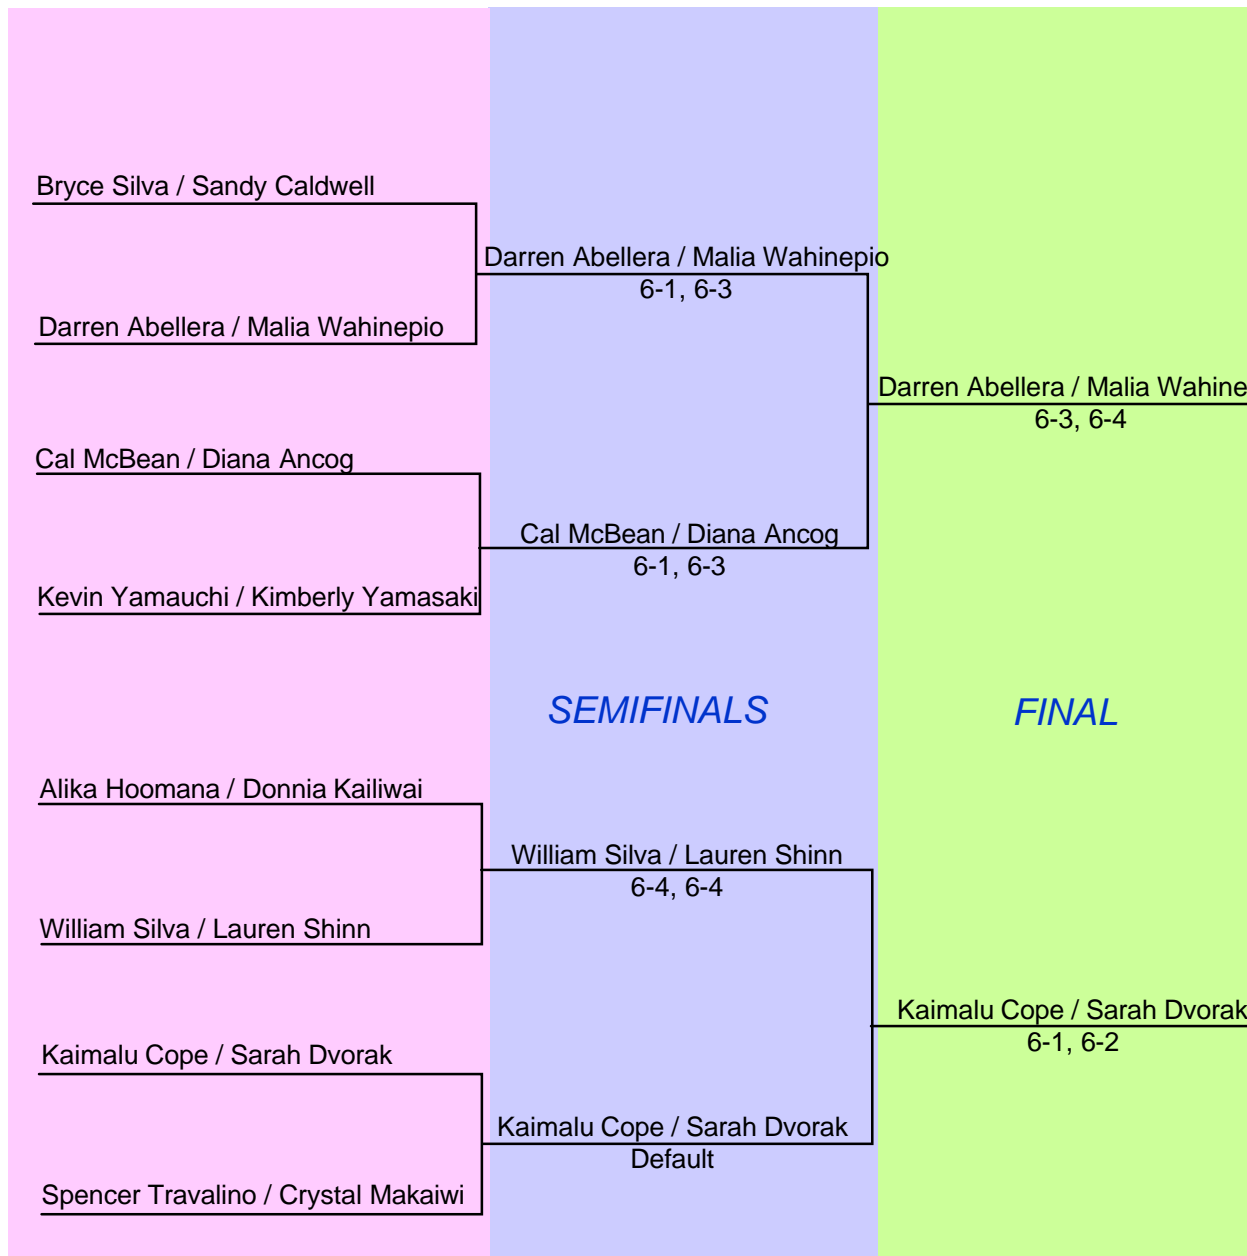

Mixed Open

2009
July 26, Sunday

Kaimalu Cope / Sarah Dvorak
6-3, 7-5

Proceeds will support Scholarship Grants and Charitable Causes in Kona and in the Philippines.
In cooperation with the Kona Visayan Club, a non-profit organization.