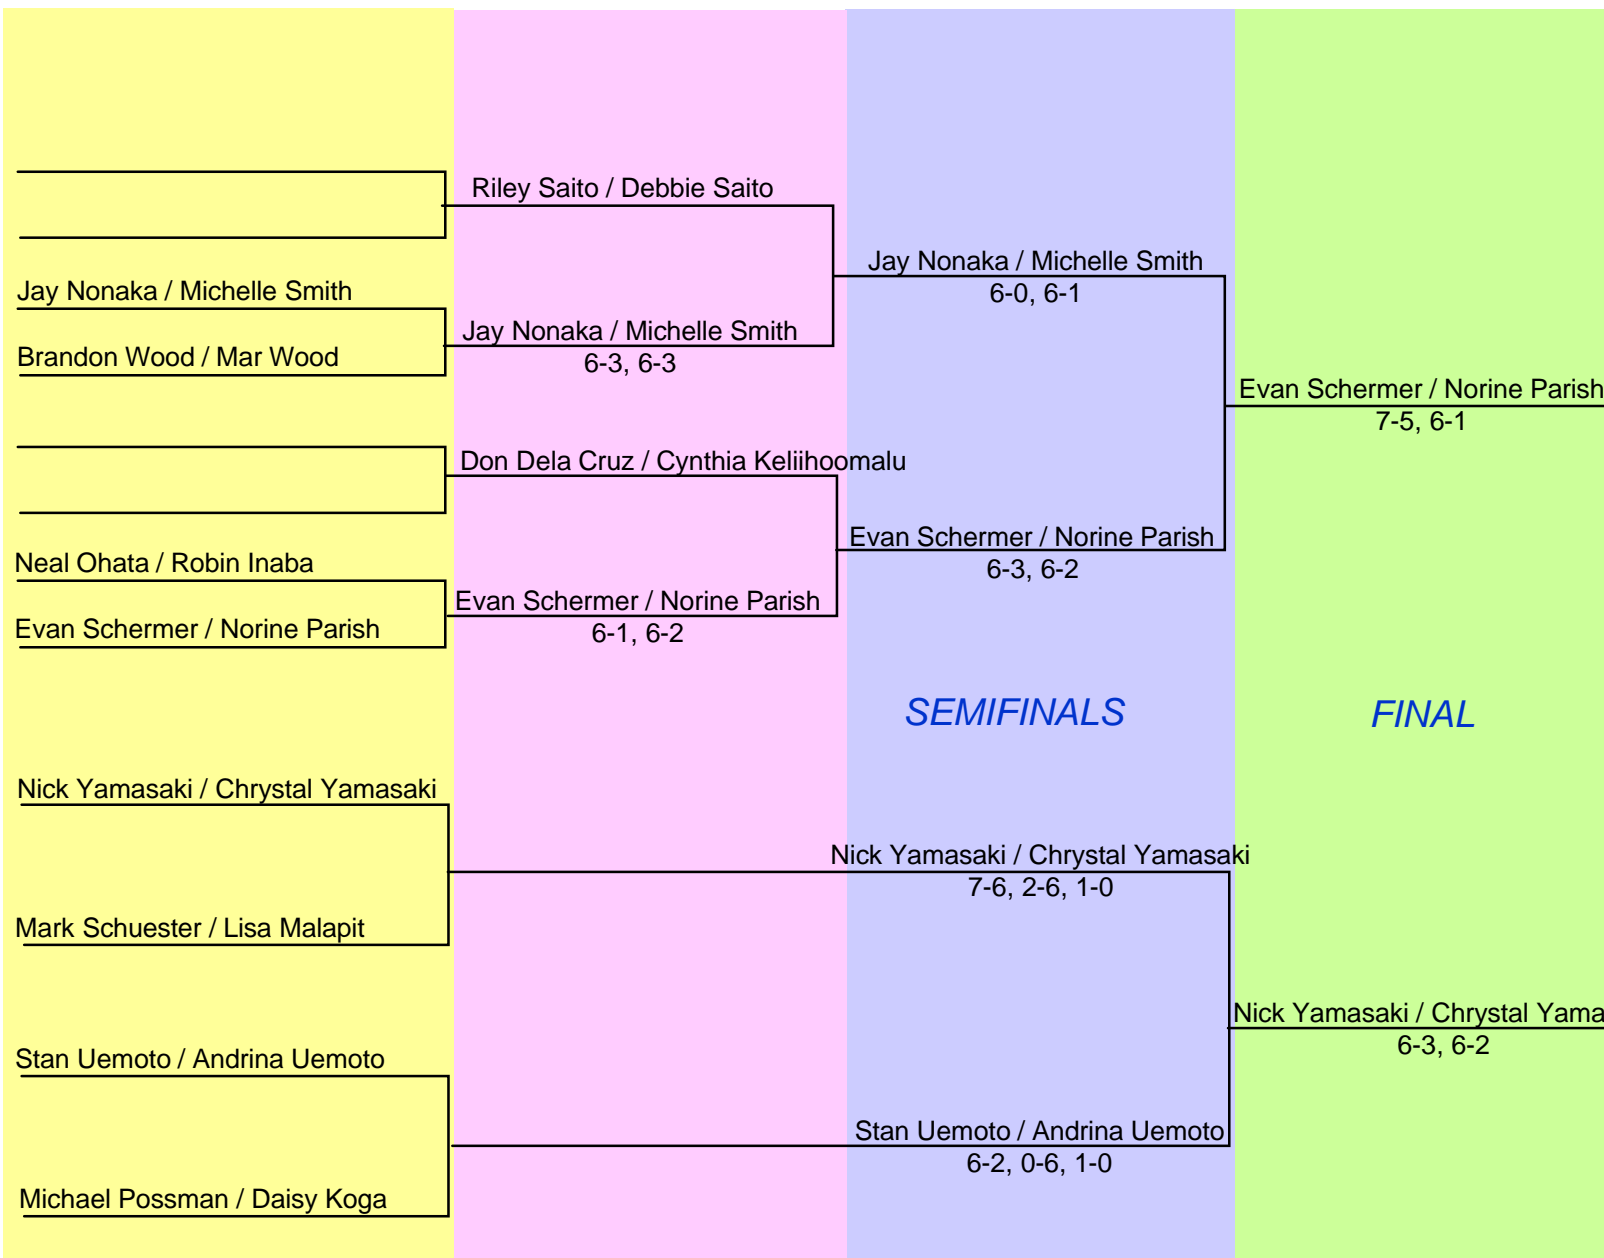

Mixed 8.0

July 26, Sunday

Proceeds will support Scholarship Grants and Charitable Causes in Kona and in the Philippines.
In cooperation with the Kona Visayan Club, a non-profit organization.