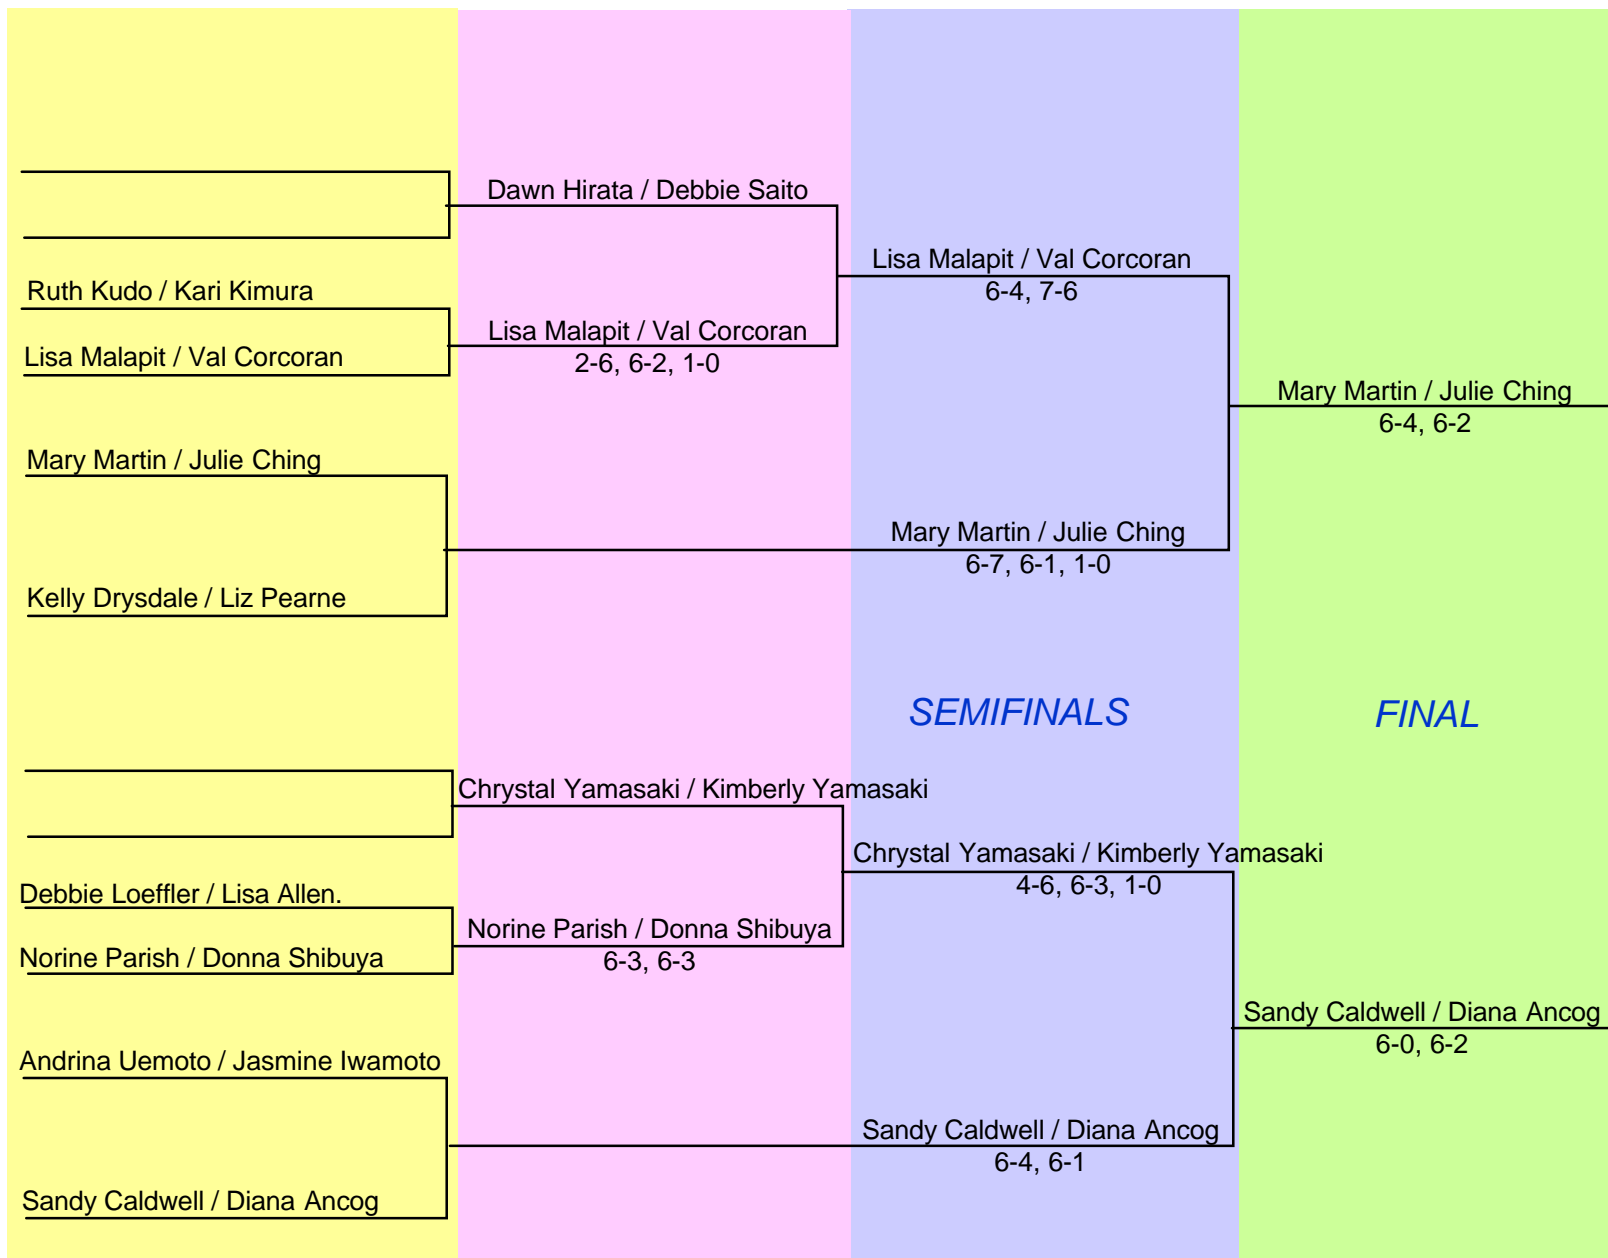

Men's 6.0

2009
July 25, Saturday

Jake Nixon / Joshua Keliihoomalu

FINAL

Robert Donigan / Al Tong

Jake Nixon / Joshua Keliihoomalu
6-0, 6-3

WOMEN'S

Proceeds will support Scholarship Grants and Charitable Causes in Kona and in the Philippines.
In cooperation with the Kona Visayan Club, a non-profit organization.

Women's 8.0

Elimination Rounds on Saturday
FINAL ON SUNDAY

Sandy Caldwell / Diana Ancog
6-4, 6-3

Proceeds will support Scholarship Grants and Charitable Causes in Kona and in the Philippines.
In cooperation with the Kona Visayan Club, a non-profit organization.