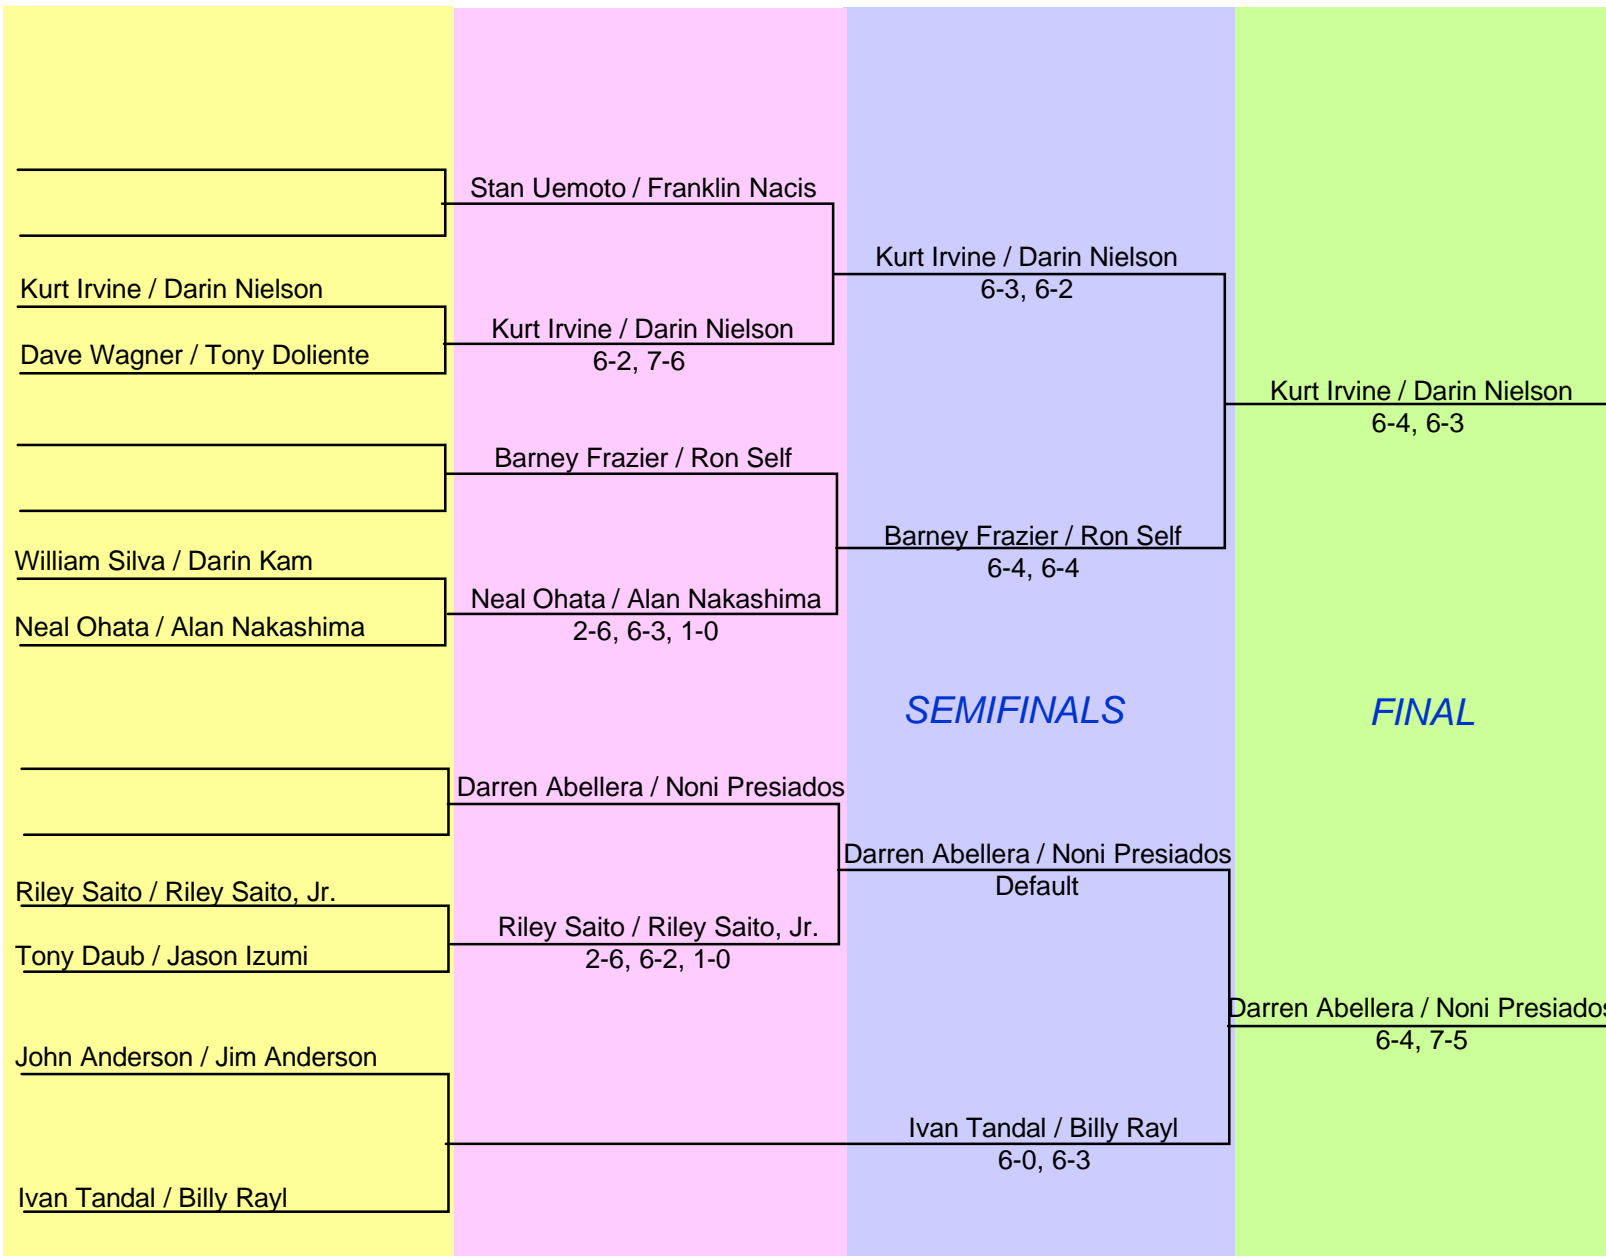

Men's 8.0

Elimination Rounds on Saturday
FINAL ON SUNDAY

Kurt Irvine / Darin Nielson
6-3, 7-6

Proceeds will support Scholarship Grants and Charitable Causes in Kona and in the Philippines.
In cooperation with the Kona Visayan Club, a non-profit organization.