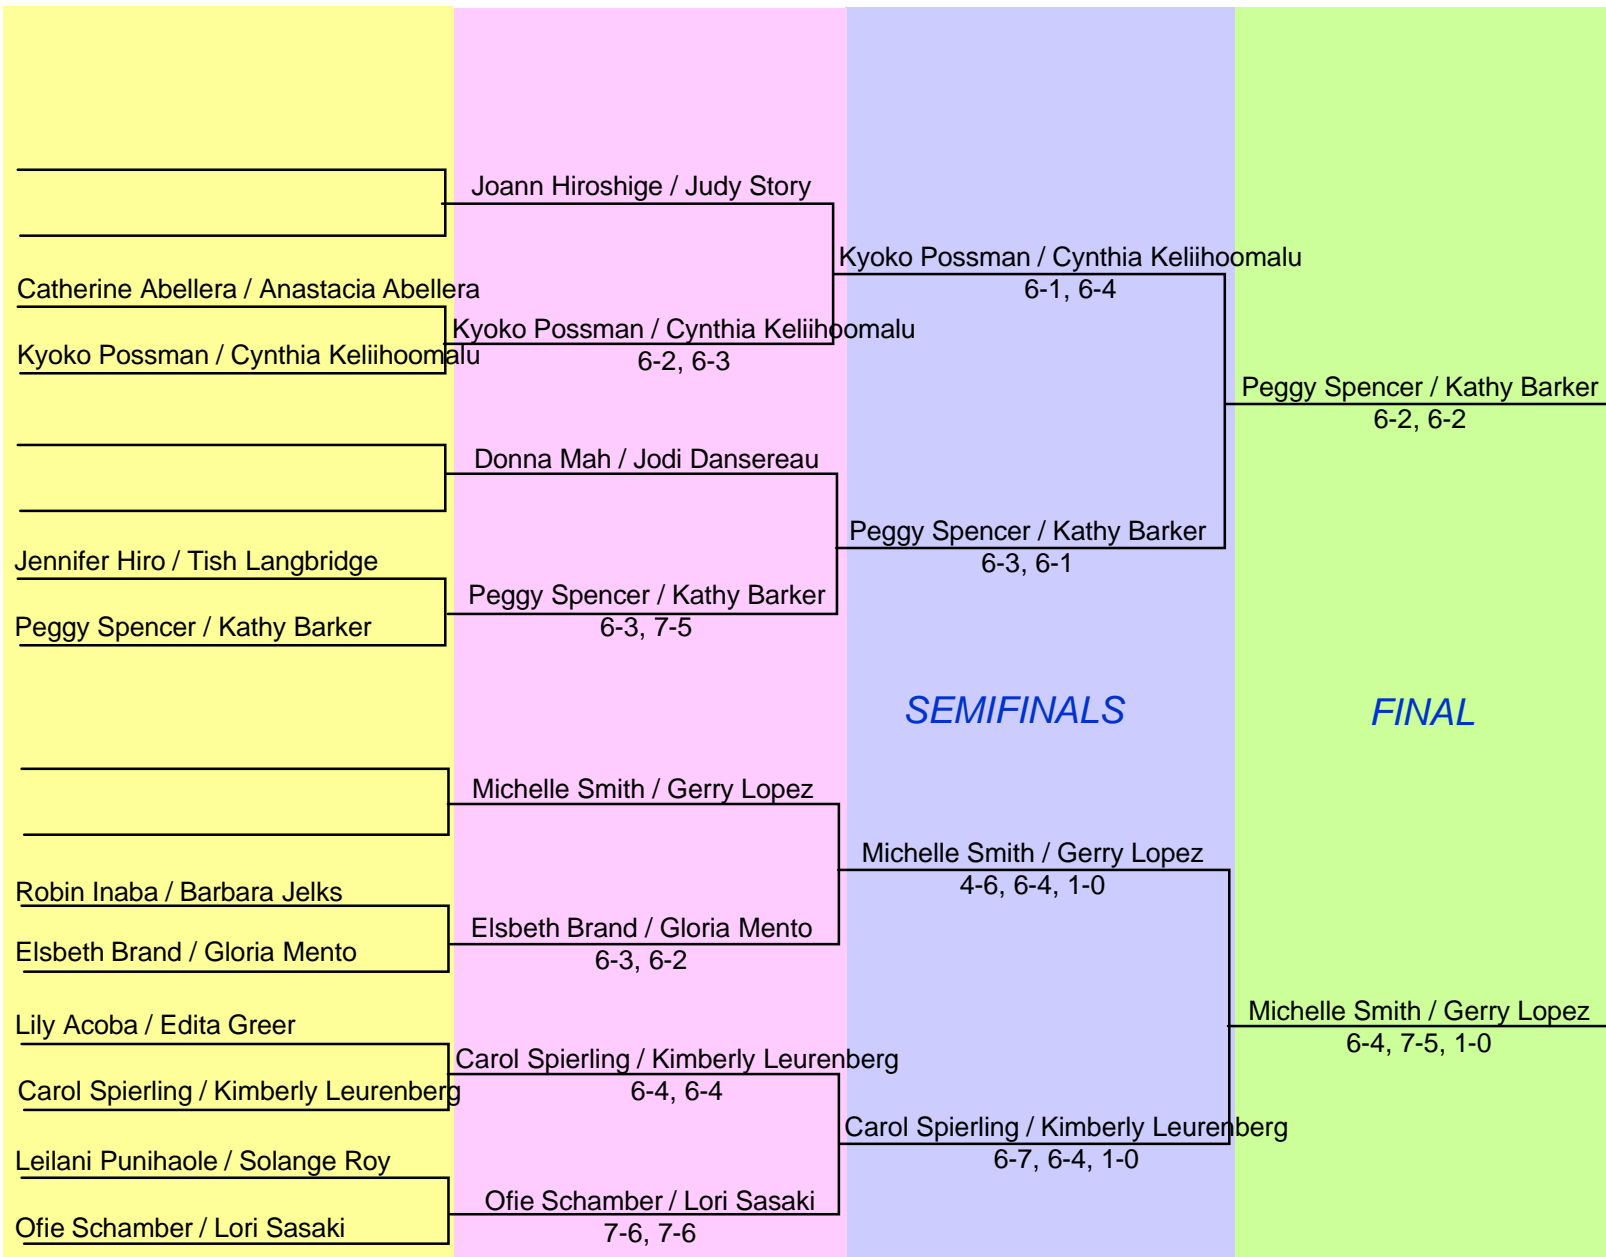

Women's 8.0

Elimination Rounds on Saturday
FINAL ON SUNDAY

Sandy Caldwell / Diana Ancog
6-4, 6-3

Proceeds will support Scholarship Grants and Charitable Causes in Kona and in the Philippines.
In cooperation with the Kona Visayan Club, a non-profit organization.

Women's 7.0

Elimination Rounds on Saturday
FINAL ON SUNDAY

SEMIFINALS

FINAL

Peggy Spencer / Kathy Barker
7-6, 7-5

Proceeds will support Scholarship Grants and Charitable Causes in Kona and in the Philippines.
In cooperation with the Kona Visayan Club, a non-profit organization.