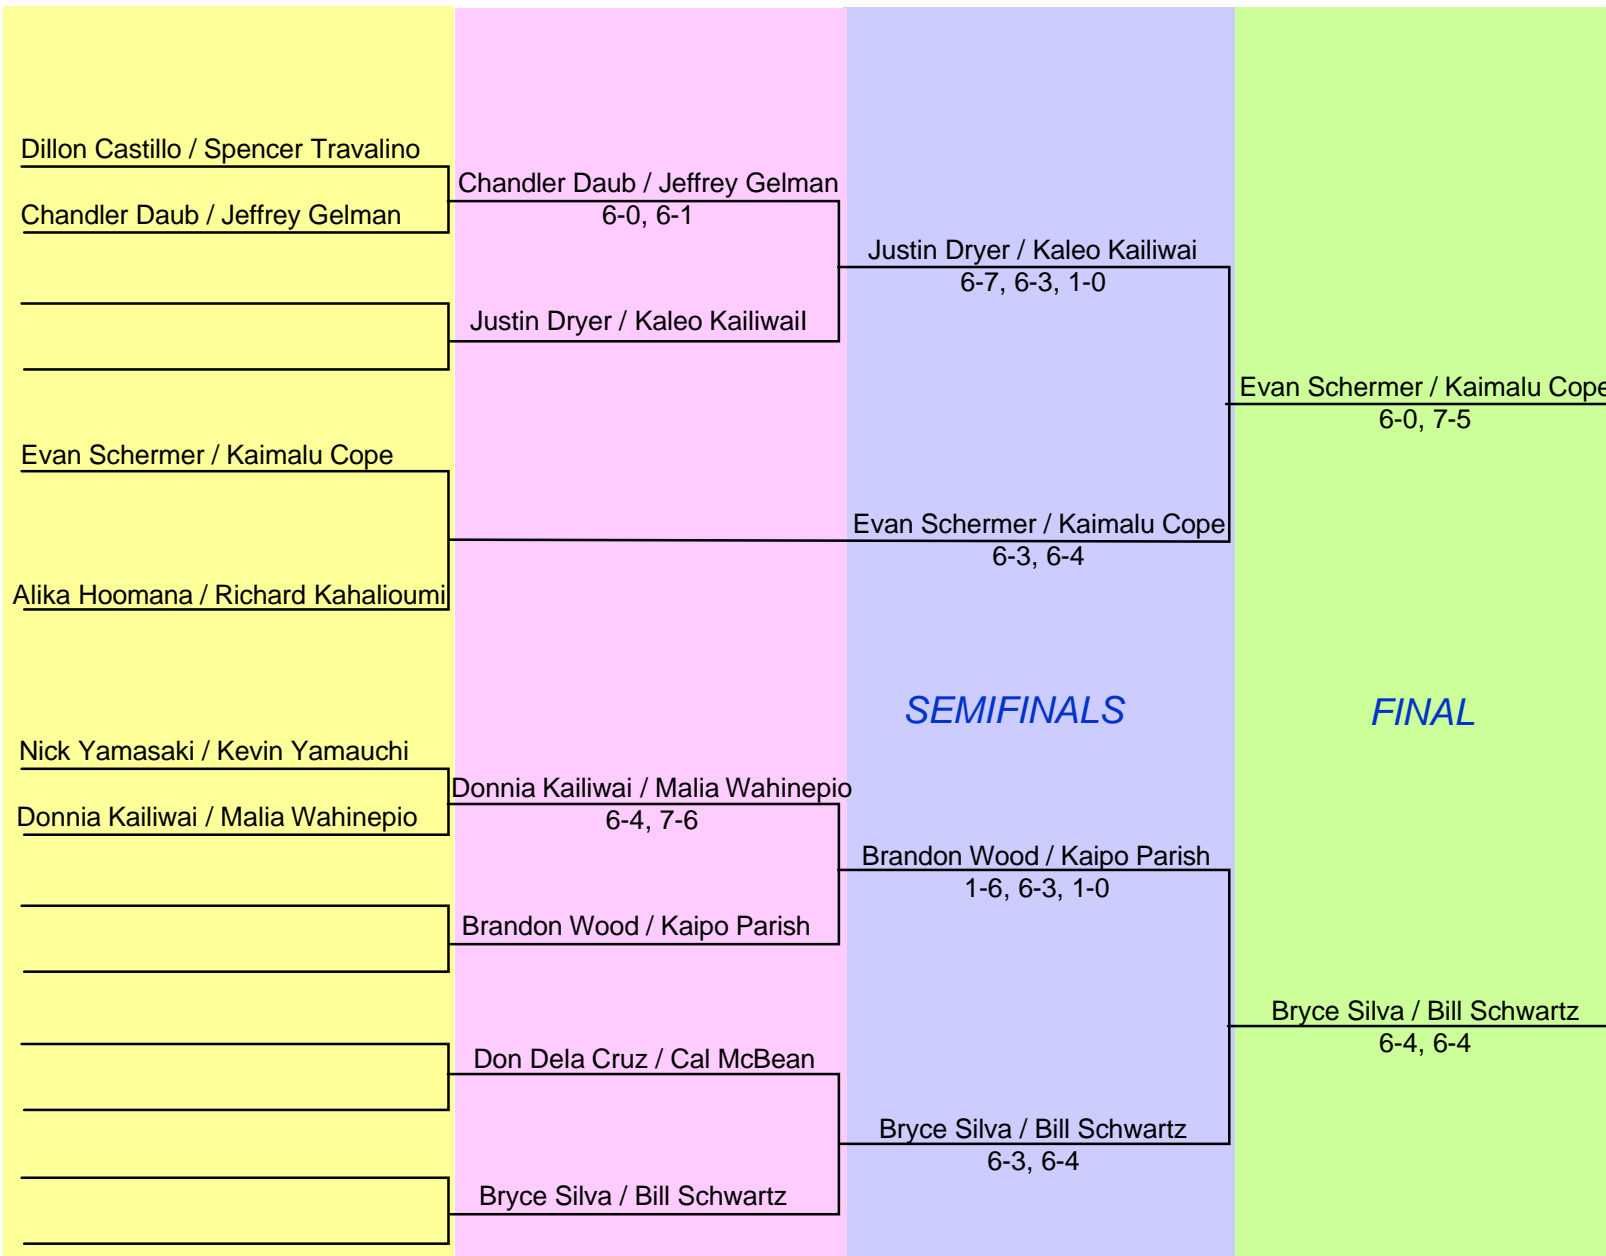

Men's Open

2009
July 25, Saturday

SEMIFINALS

FINAL

Proceeds will support Scholarship Grants and Charitable Causes in Kona and in the Philippines.
In cooperation with the Kona Visayan Club, a non-profit organization.