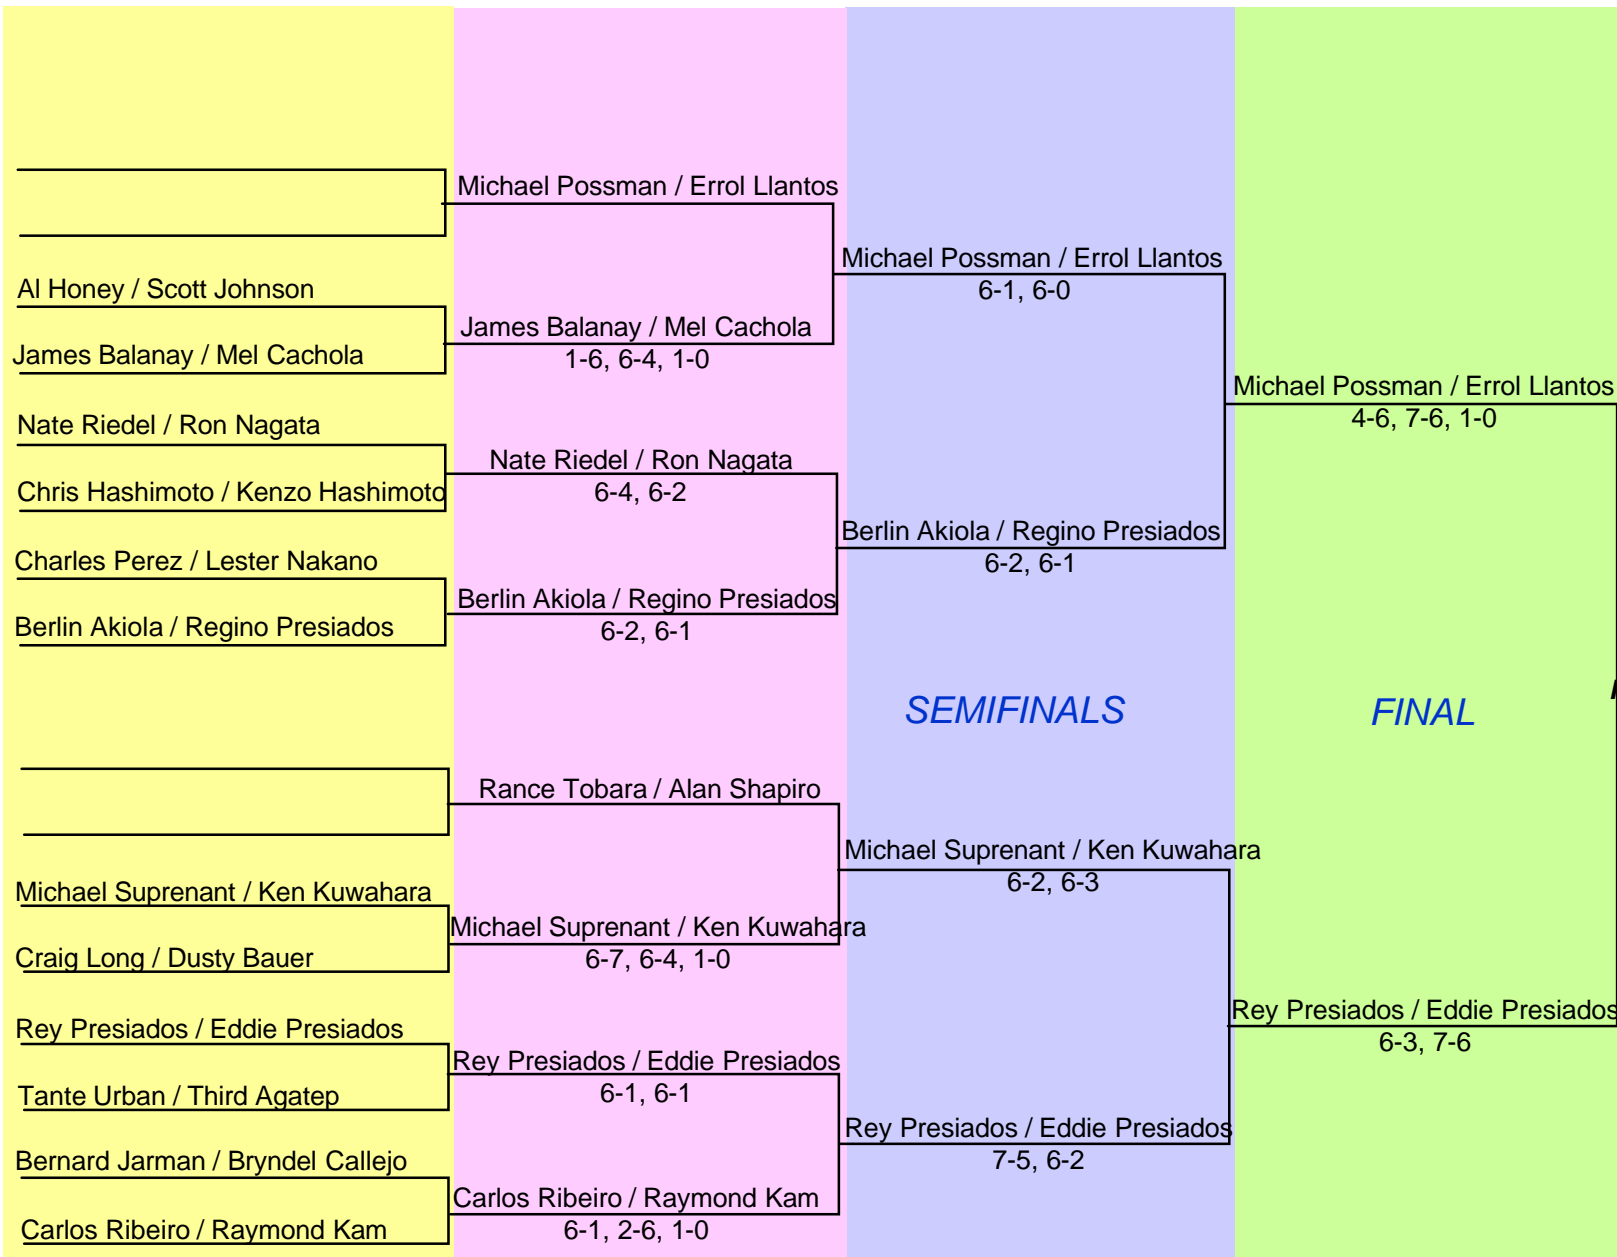

Men's 7.0

Elimination Rounds on Saturday FINAL ON SUNDAY

Rey Presiados/Eddie Presiados
7-5, 1-6, 1-0

Proceeds will support Scholarship Grants and Charitable Causes in Kona and in the Philippines.
In cooperation with the Kona Visayan Club, a non-profit organization.