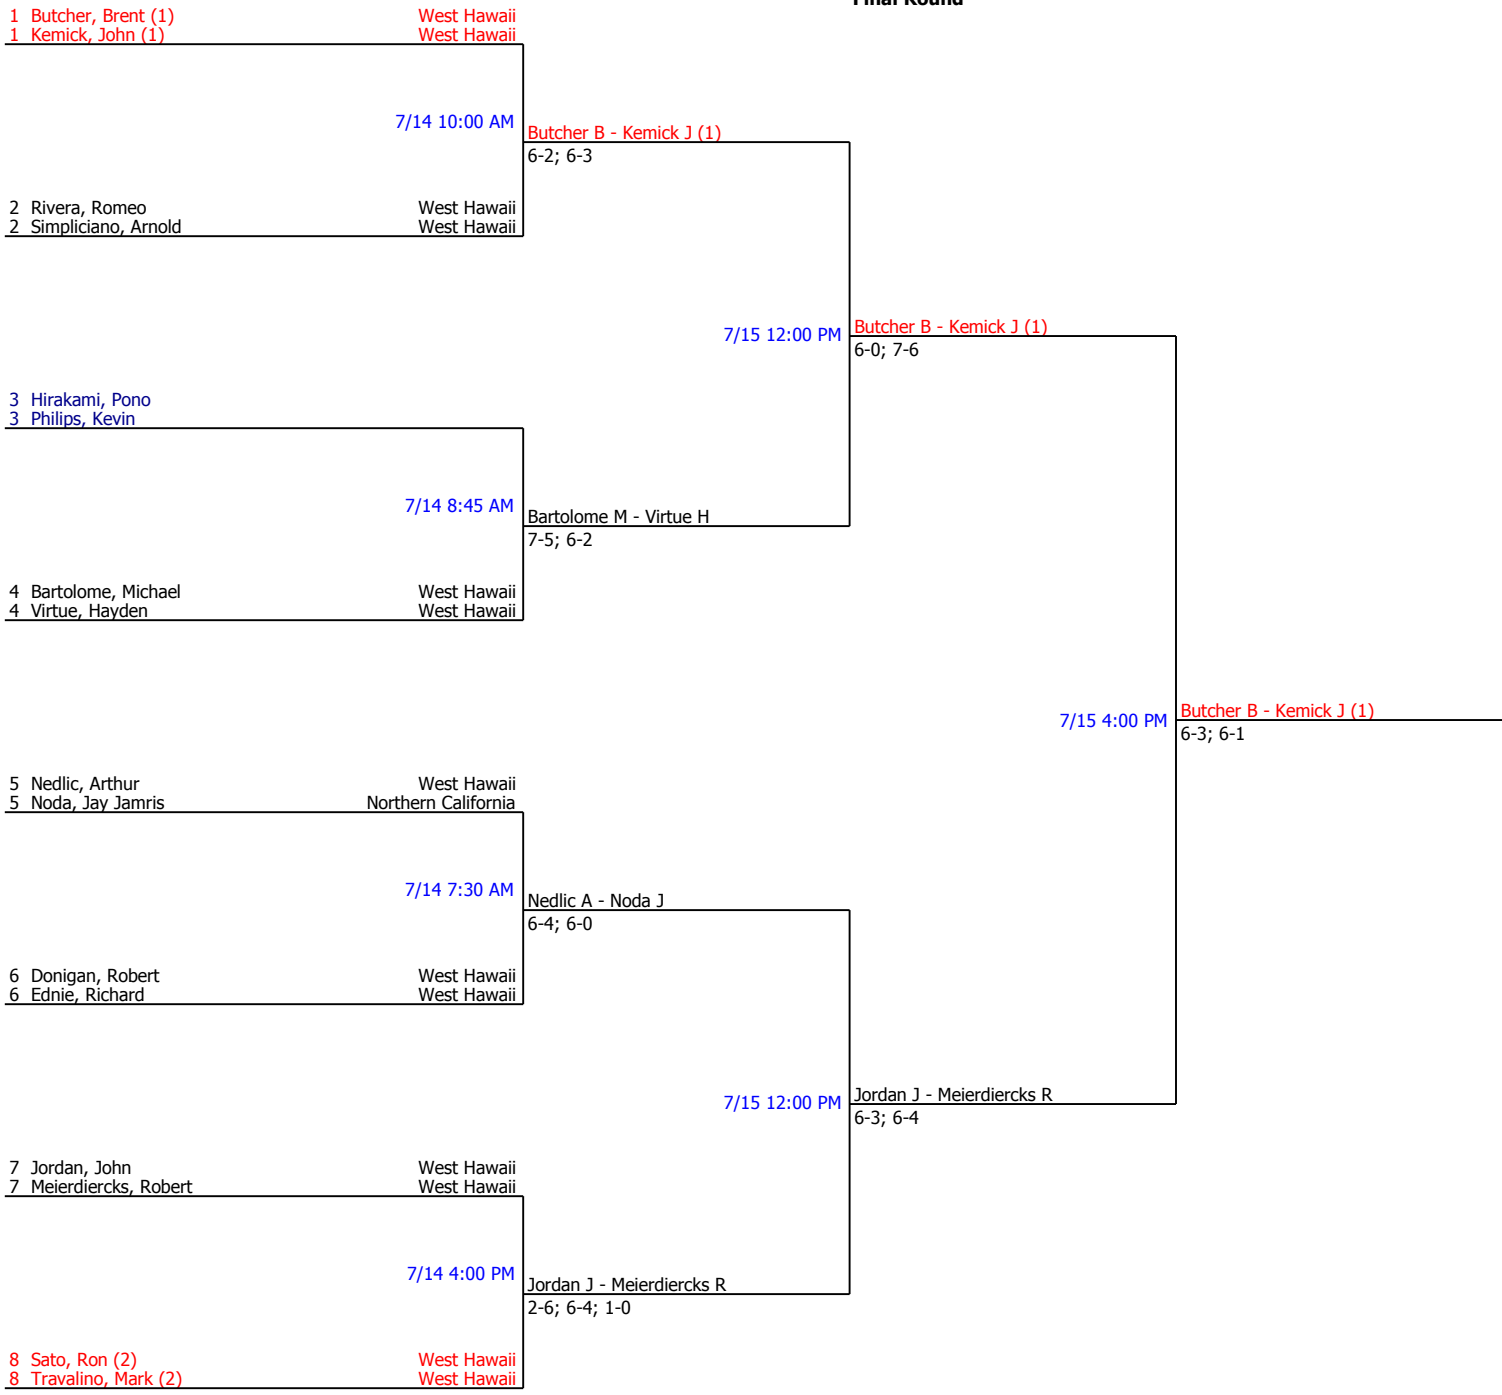

Fil-Am 2012		Seeded Players			
Lovette Llantos	NTRP Men's 3.5 Doubles	1. Butcher - Kemi...			
City/State: ,	Section:	2. Sato - Travali...			
Director: Lovette Llantos	Referee: Michael Possman				
Phone:	Date: 07/14/2012 - 07/15/2012				
					Winner: Butcher - Kemick

Quarterfinal Round

Semifinal Round

Final Round

_____
Referee's Signature