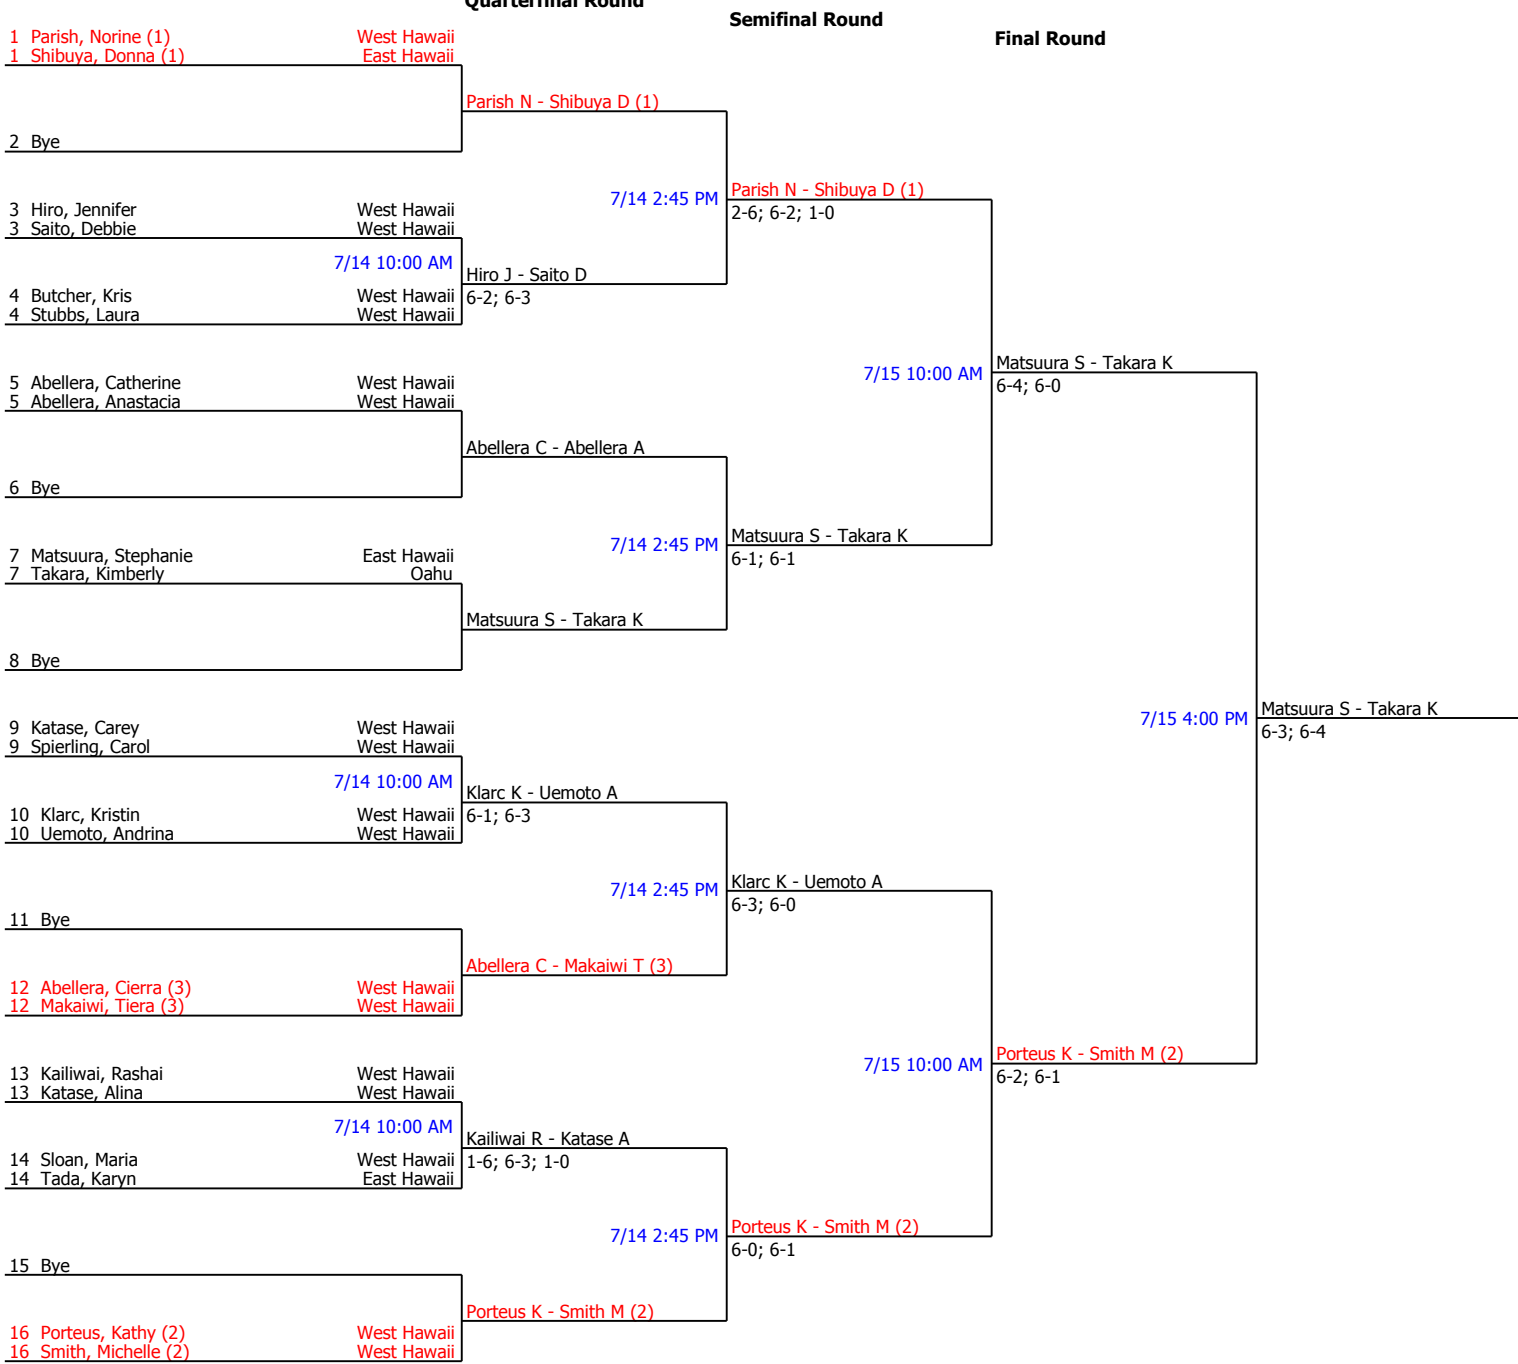

Fil-Am 2012		Seeded Players			
Lovette Liantos	NTRP Women's 4.0 Doubles	1. Parish - Shibu...			
City/State: ,	Section:	2. Porteus - Smith			
Director: Lovette Liantos	Referee: Michael Possman	3. Abellera - Mak...			
Phone:	Date: 07/14/2012 - 07/15/2012				

Winner: Matsuura - Takara

Round of 16

Referee's Signature