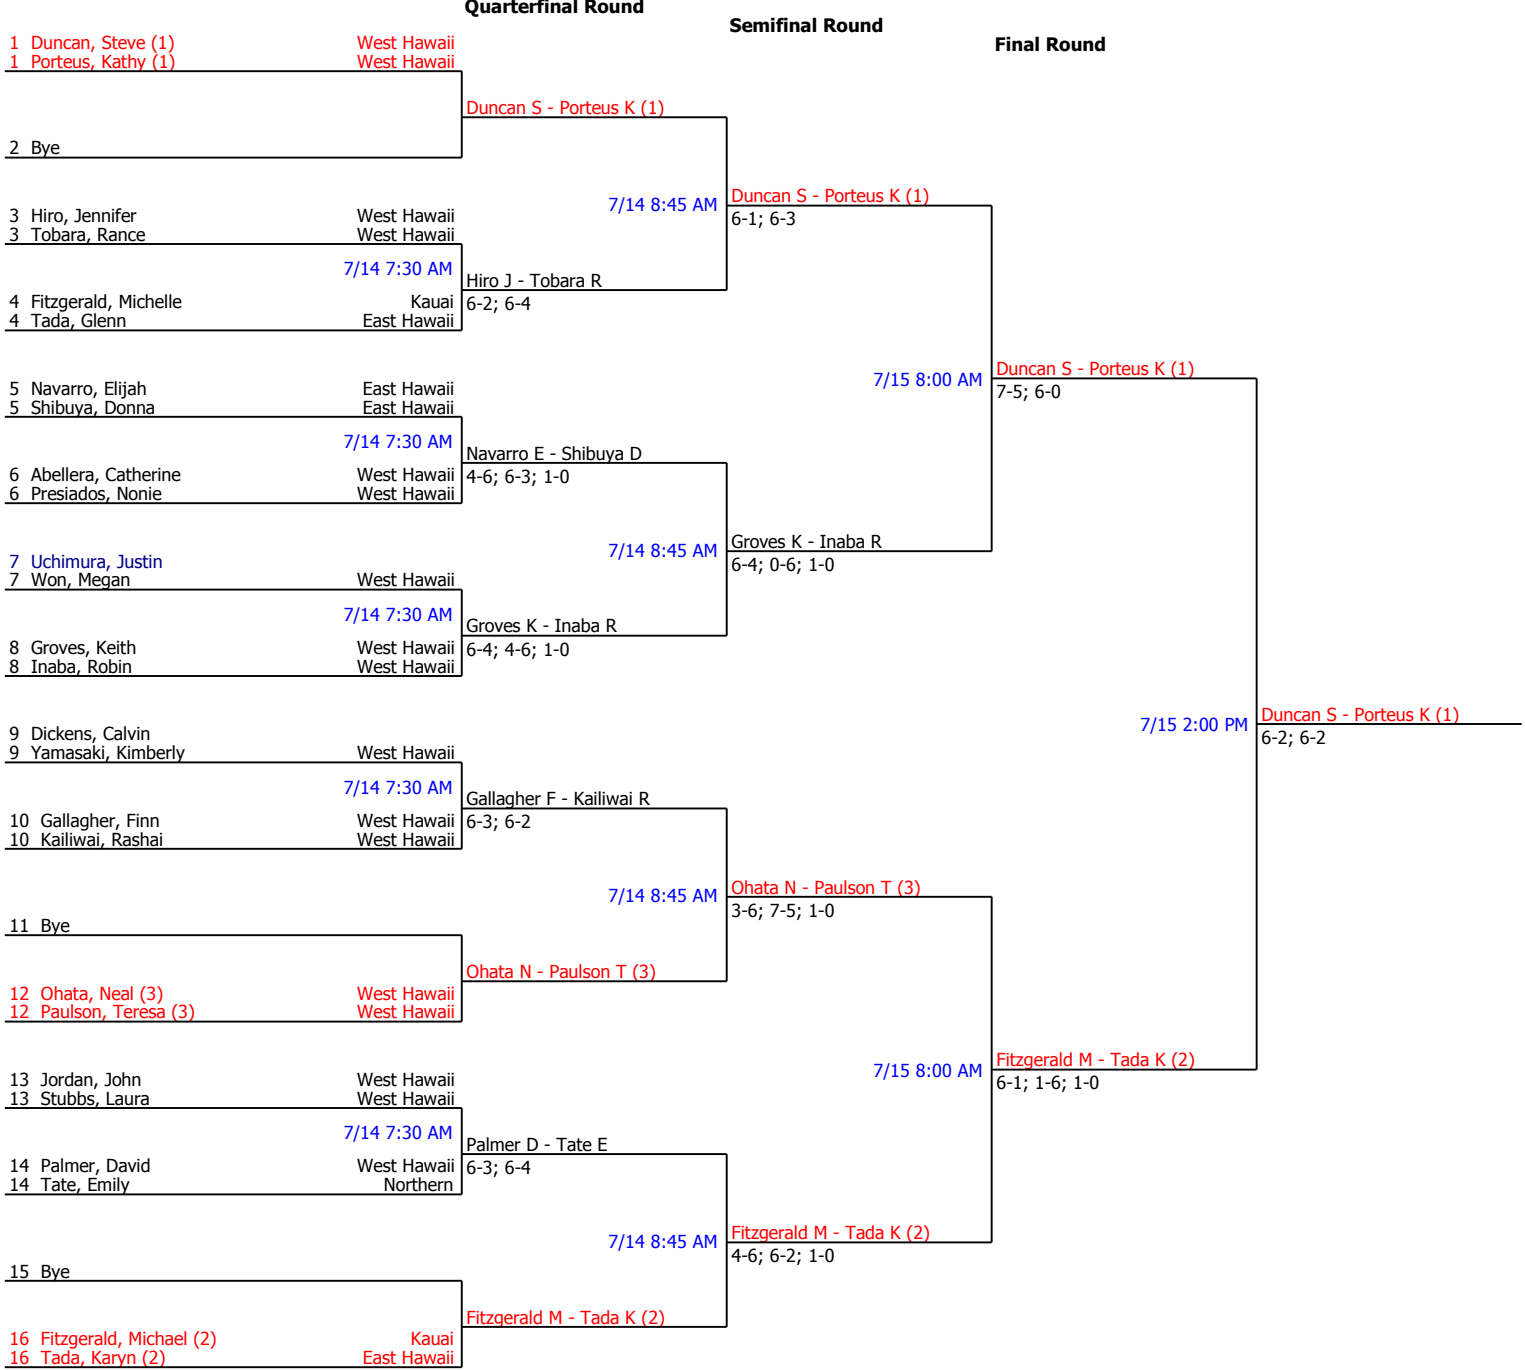

Winner: Duncan - Porteus

Round of 16

Referee's Signature