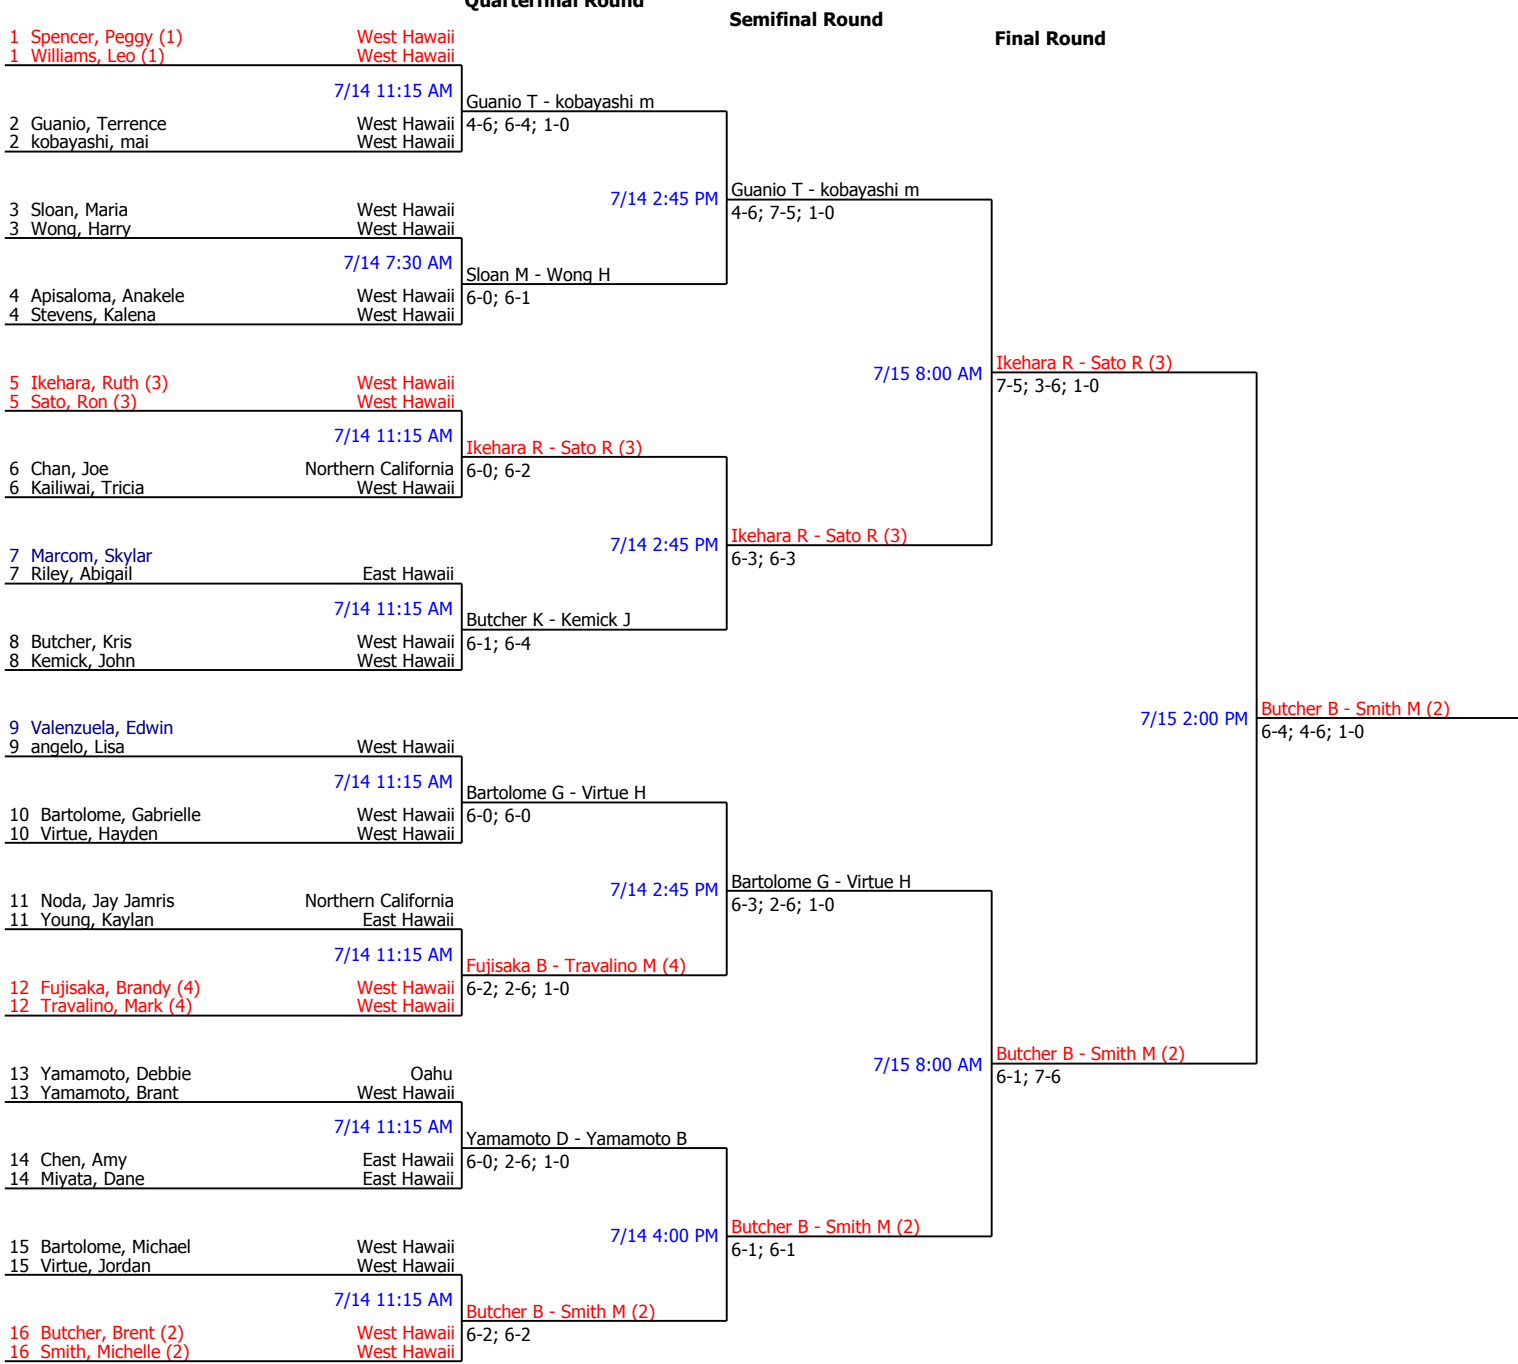

Fil-Am 2012		Seeded Players			
Lovette Liantos	NTRP Mixed 3.5 Doubles	1. Spencer - Will...			
City/State: ,	Section:	2. Butcher - Smith			
Director: Lovette Liantos	Referee: Michael Possman	3. Ikehara - Sato			
Phone:	Date: 07/14/2012 - 07/15/2012	4. Fujisaka - Tra...			
					Winner: Butcher - Smith

Round of 16

Referee's Signature