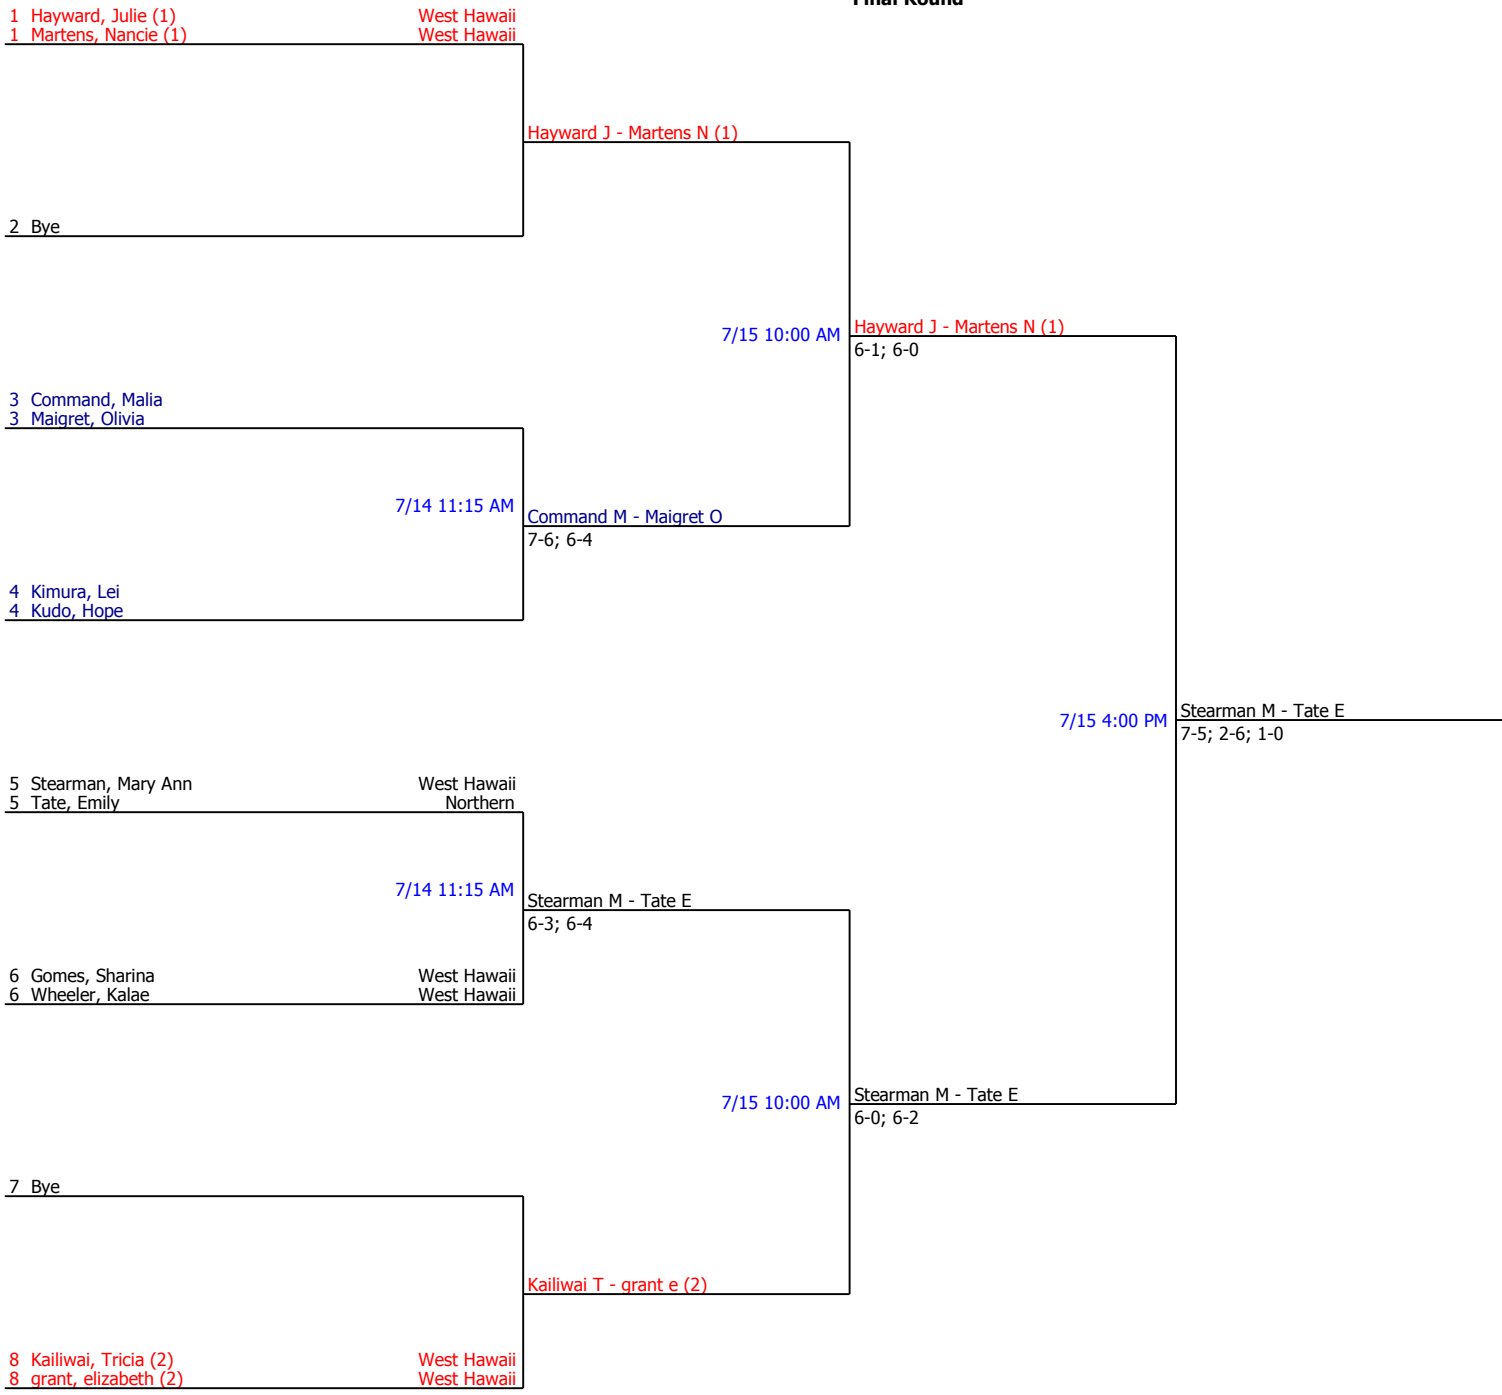

Fil-Am 2012		Seeded Players			
Lovette Liantos	NTRP Women's 3.0 Doubles	1. Hayward - Mart...			
City/State: ,	Section:	2. Kailiwai - gra...			
Director: Lovette Liantos	Referee: Michael Possman				
Phone:	Date: 07/14/2012 - 07/15/2012				
					Winner: Stearman - Tate

Quarterfinal Round

Semifinal Round

Final Round

Referee's Signature