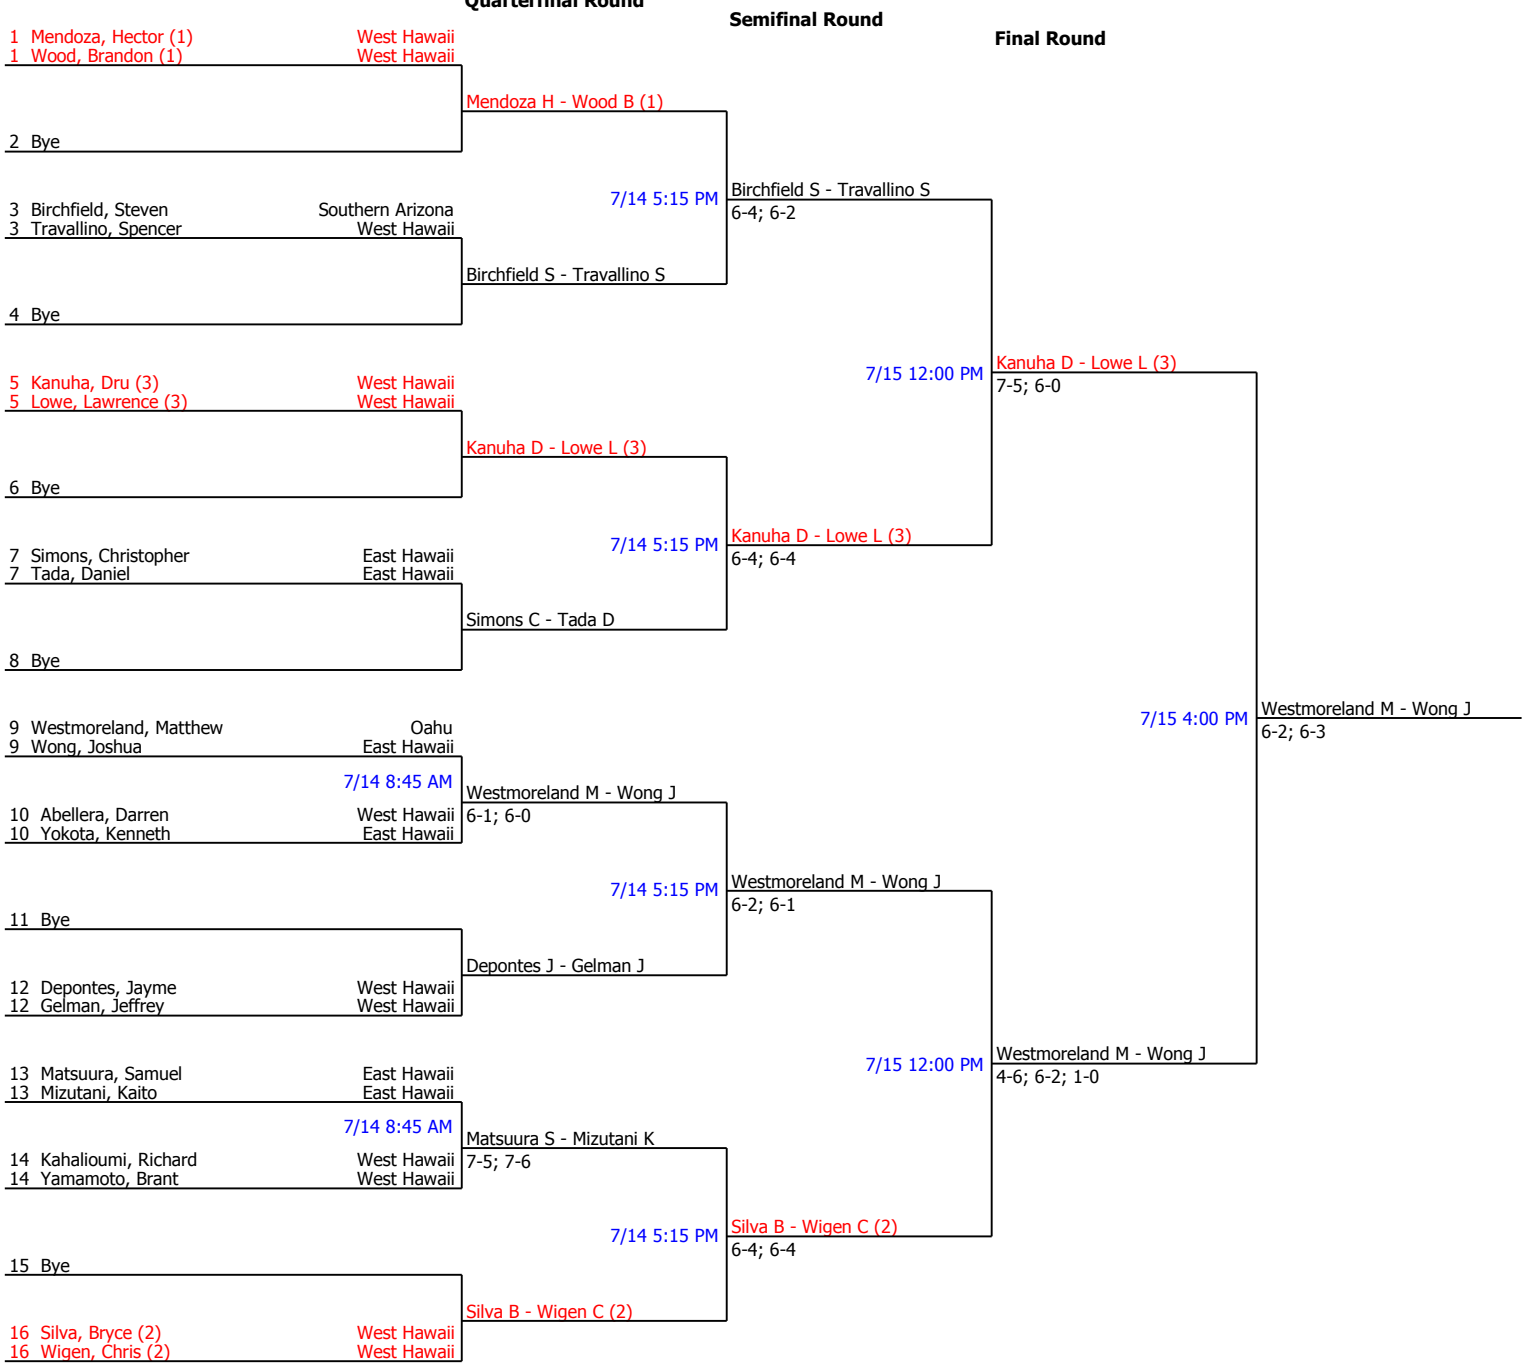

Fil-Am 2012		Seeded Players			
Lovette Liantos	NTRP Men's Open Doubles	1. Mendoza - Wood			
City/State: ,	Section:	2. Silva - Wigen			
Director: Lovette Liantos	Referee: Michael Possman	3. Kanuha - Lowe			
Phone:	Date: 07/14/2012 - 07/15/2012				

Winner: Westmoreland - Wong

Round of 16

Referee's Signature