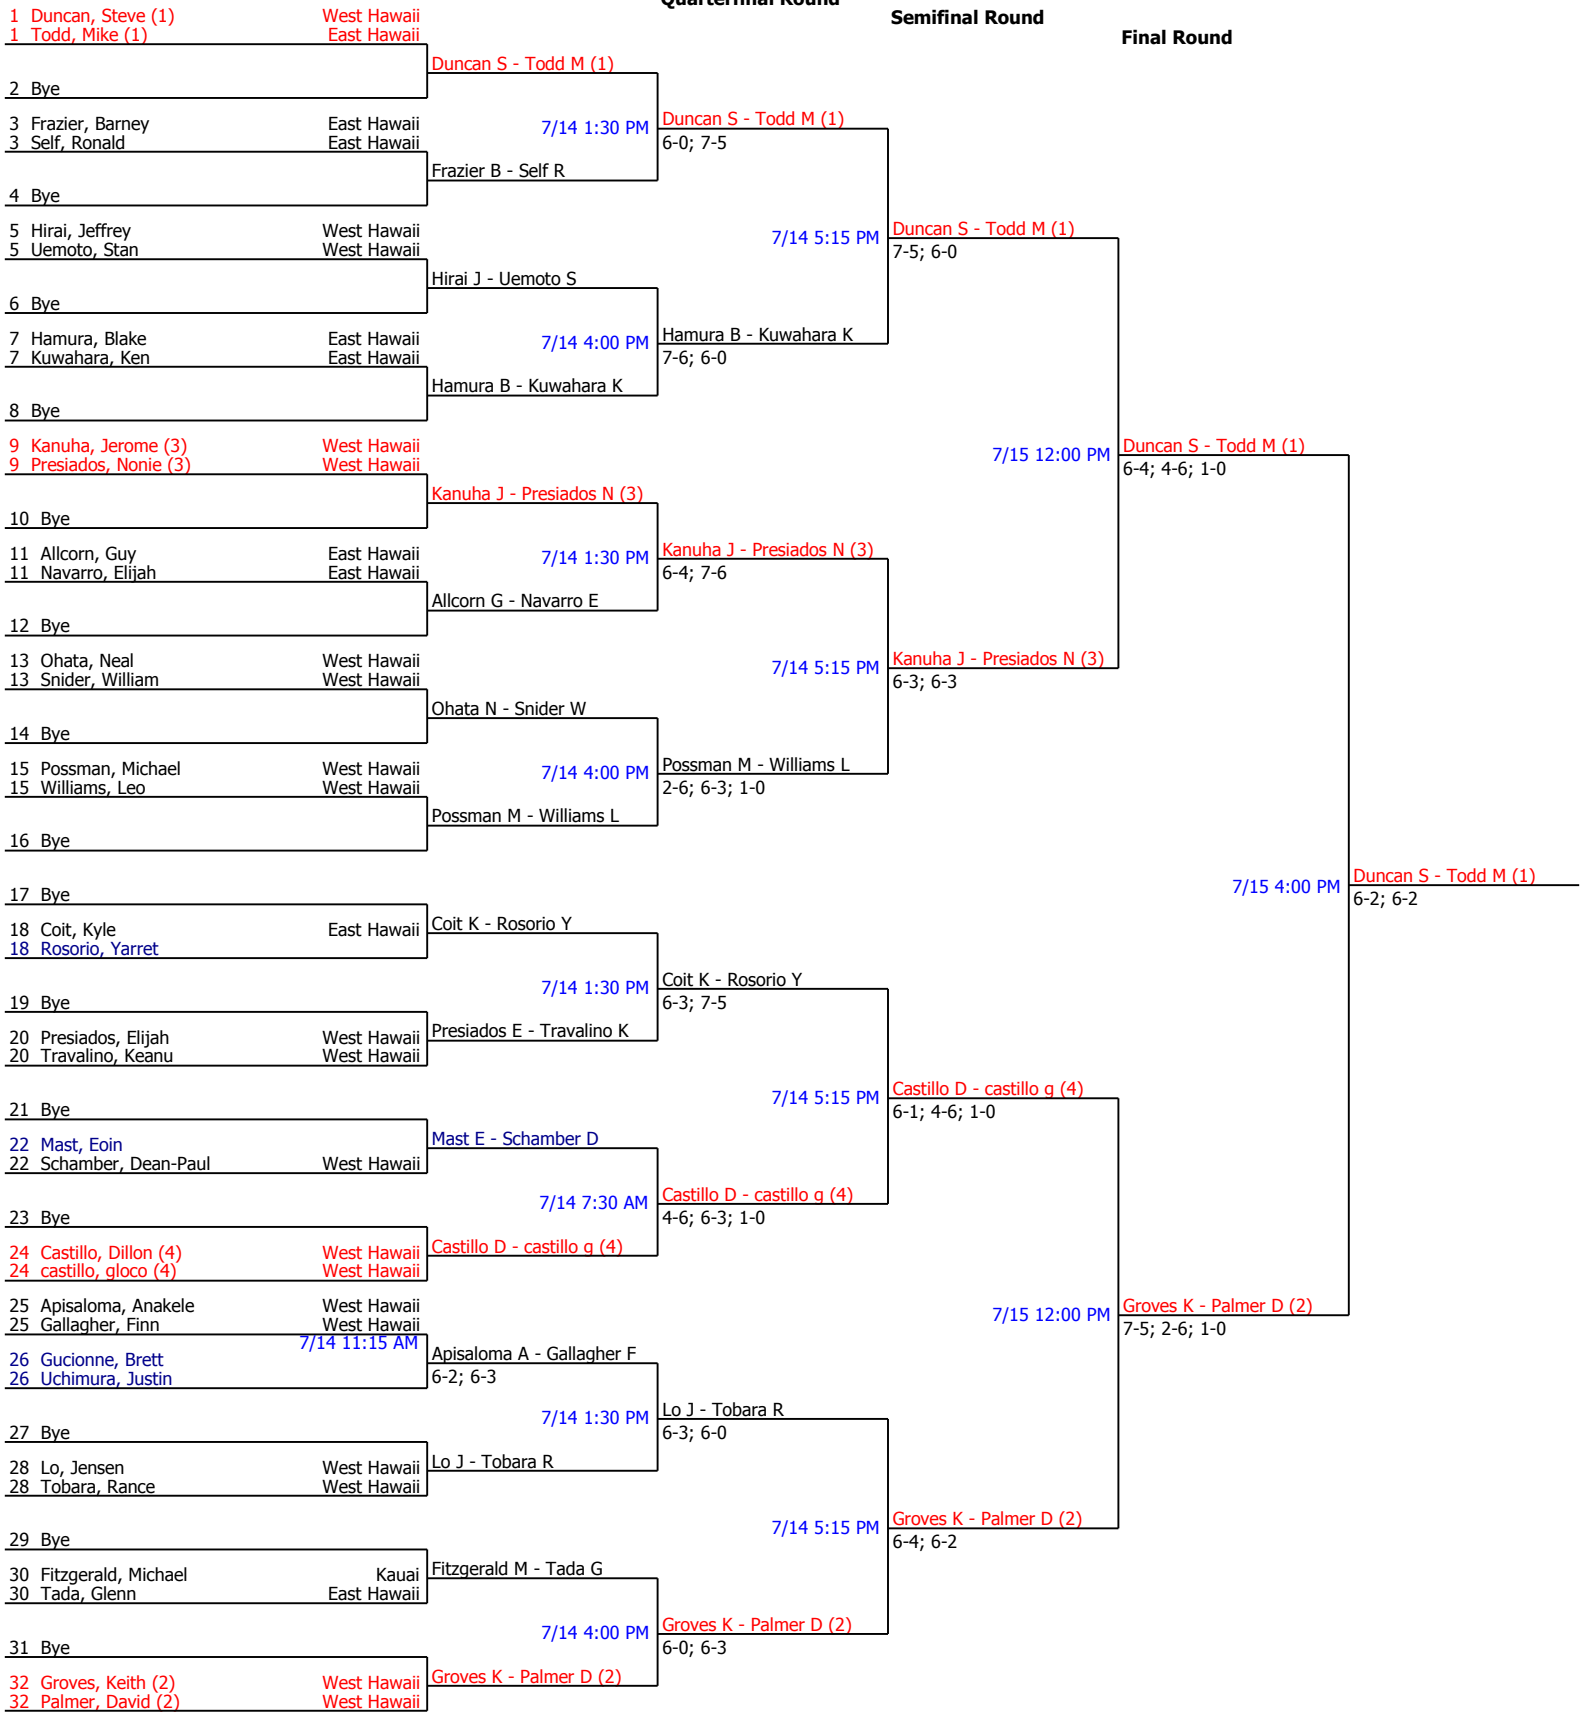

Winner: Duncan - Todd

Round of 32

Round of 16

Quarterfinal Round

Semifinal Round

Final Round

Referee's Signature

Fil-Am 2012		Seeded Players			
Lovette Liantos	NTRP Women's Open Doubles	1. Tada - Wong			
City/State: ,	Section:	2. Ancog - Caldwe...			
Director: Lovette Liantos	Referee: Michael Possman				
Phone:	Date: 07/14/2012 - 07/15/2012				