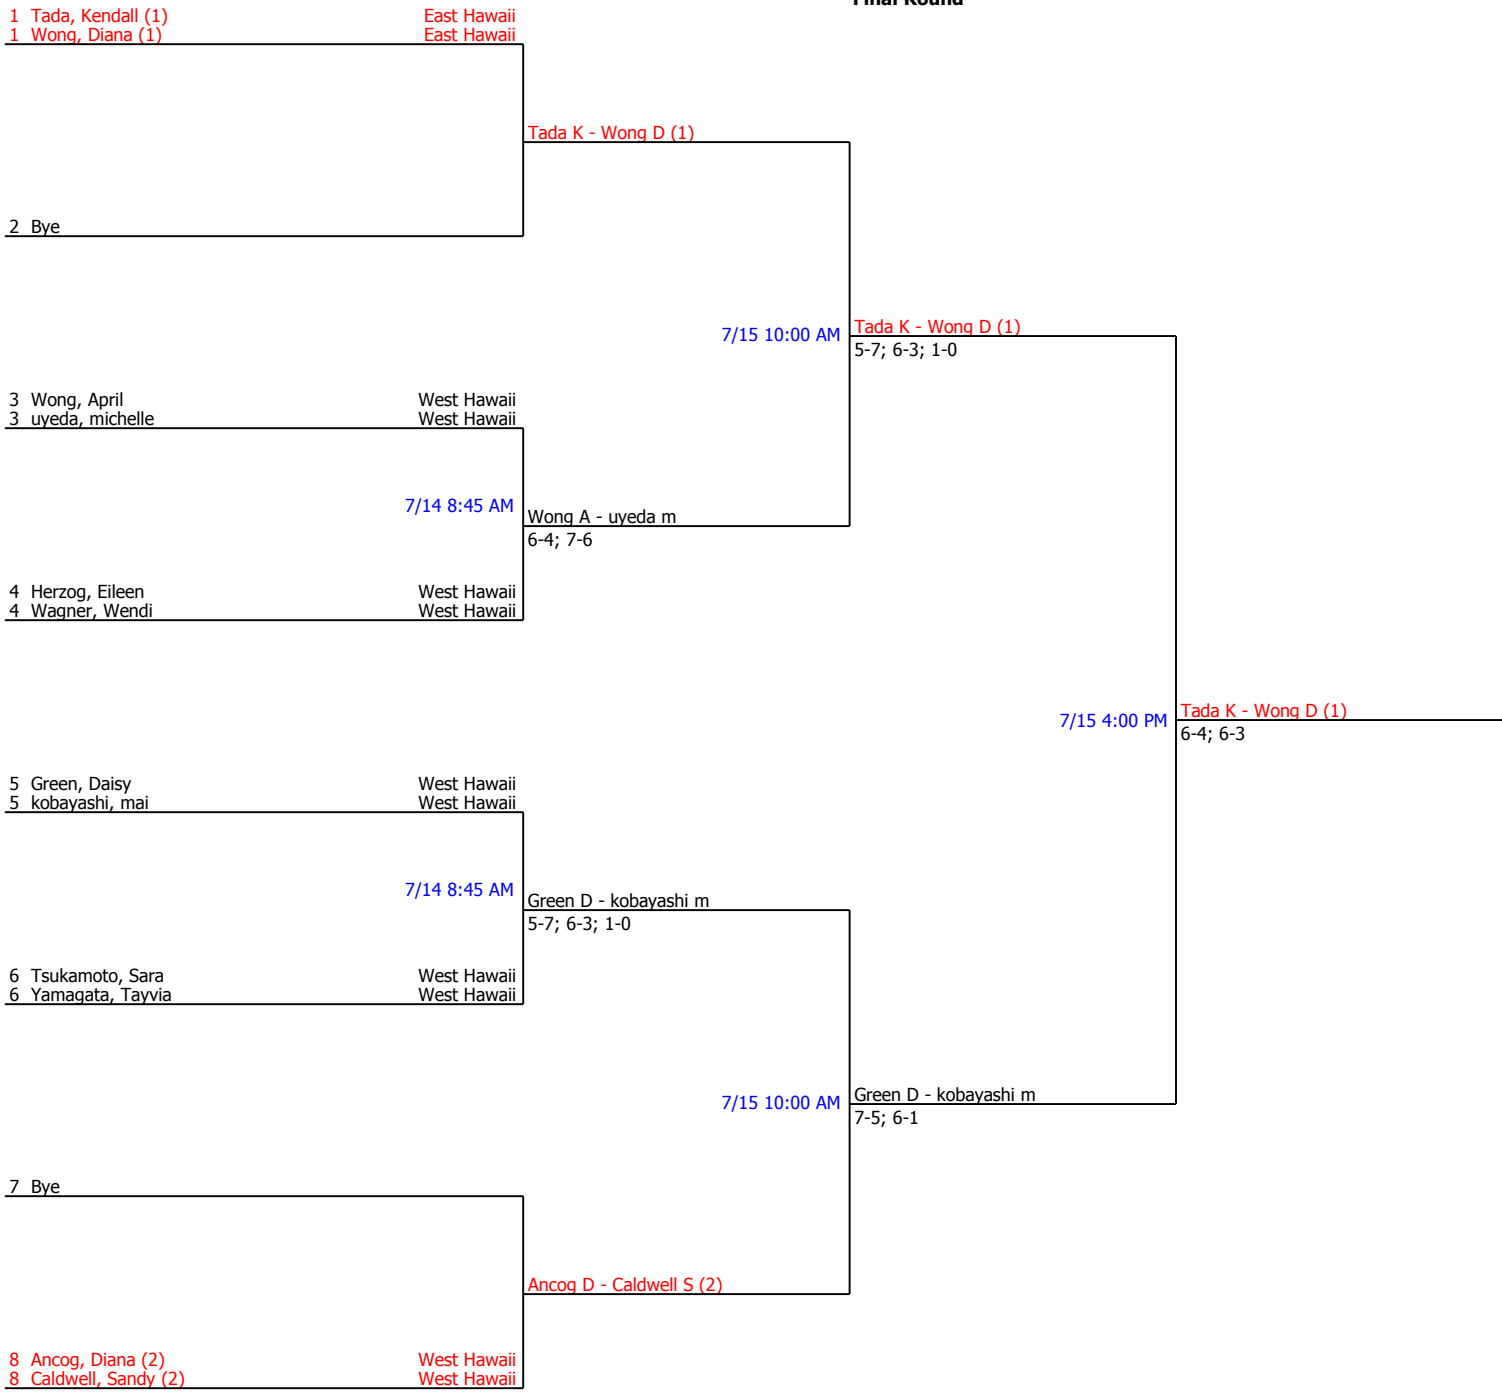

Fil-Am 2012		Seeded Players			
Lovette Liantos	NTRP Women's Open Doubles	1. Tada - Wong			
City/State: ,	Section:	2. Ancog - Caldwe...			
Director: Lovette Liantos	Referee: Michael Possman				
Phone:	Date: 07/14/2012 - 07/15/2012				

Winner: Tada - Wong

Quarterfinal Round

Semifinal Round

Final Round

Referee's Signature