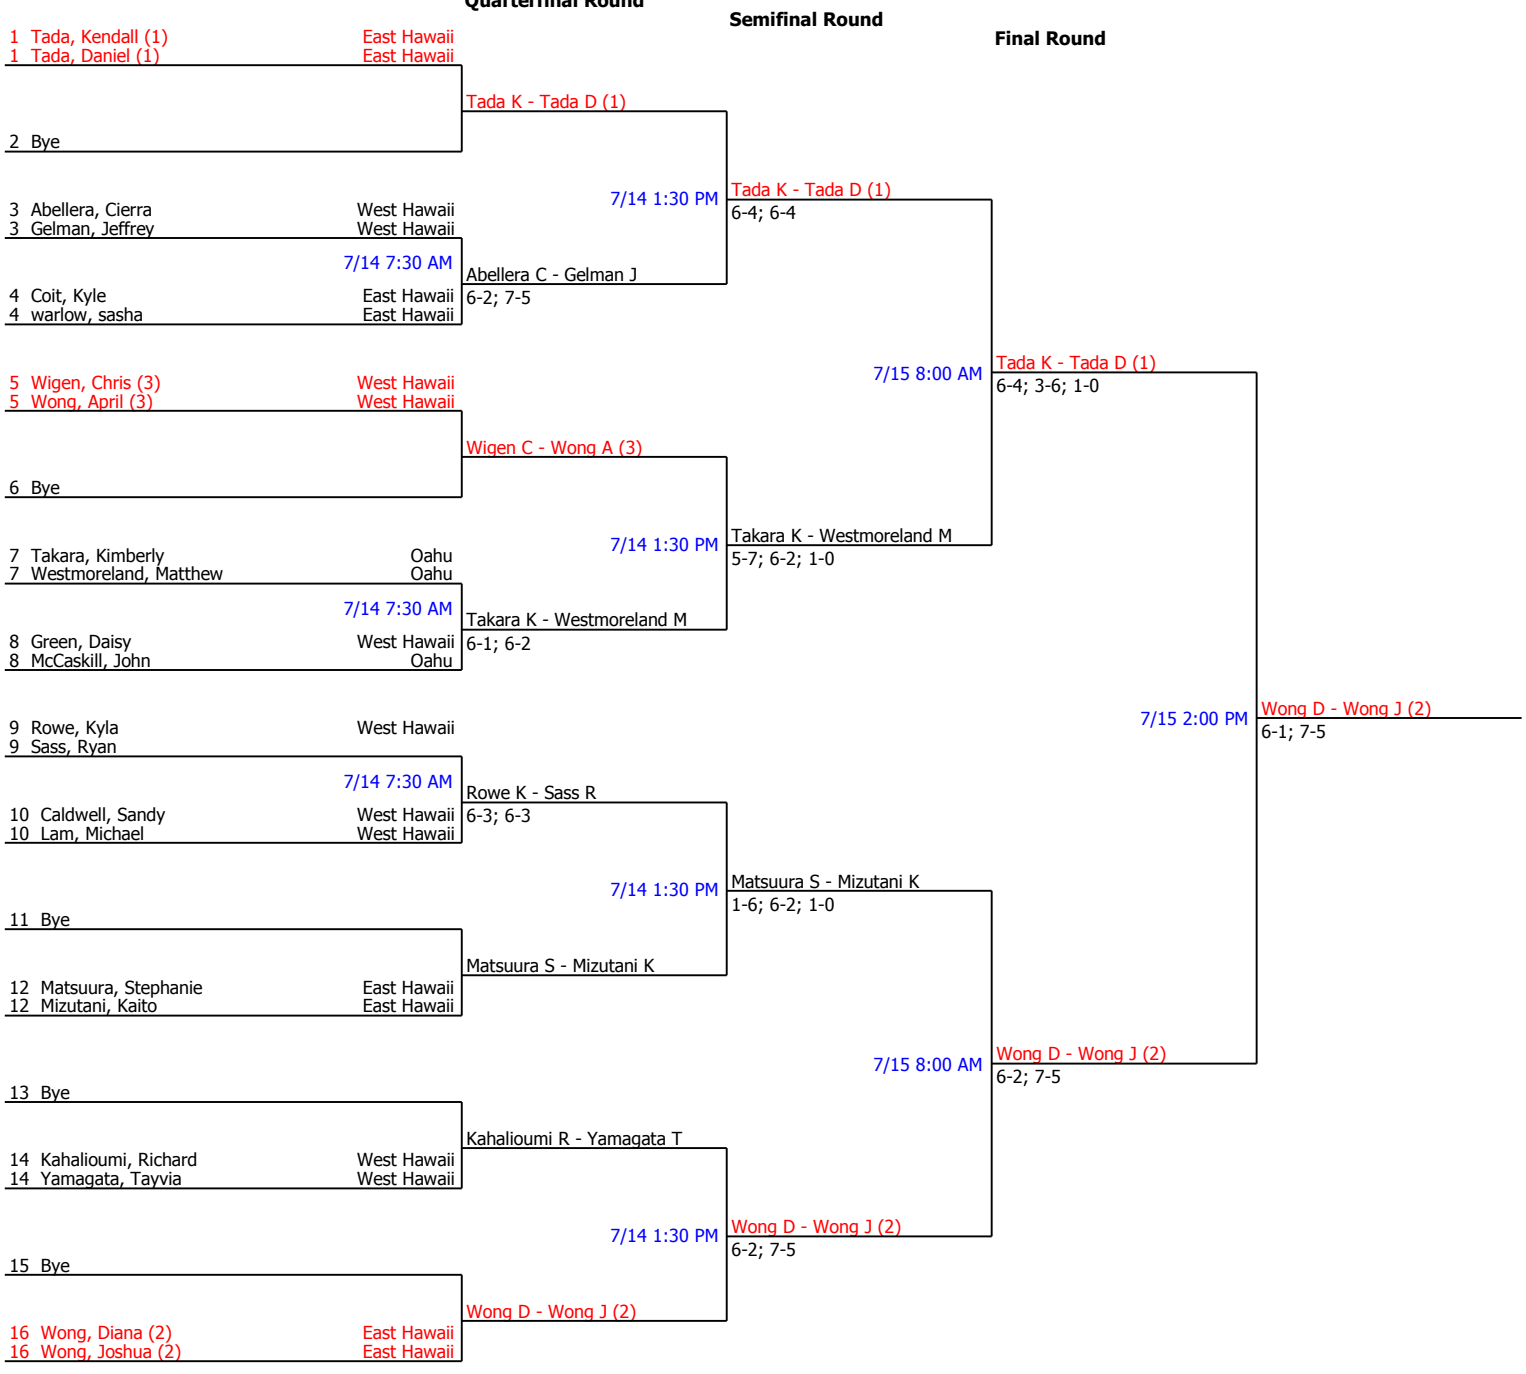

Fil-Am 2012		Seeded Players			
Lovette Liantos	NTRP Mixed Open Doubles	1. Tada - Tada			
City/State: ,	Section:	2. Wong - Wong			
Director: Lovette Liantos	Referee: Michael Possman	3. Wigen - Wong			
Phone:	Date: 07/14/2012 - 07/15/2012				

Winner: Wong - Wong

Round of 16

Referee's Signature