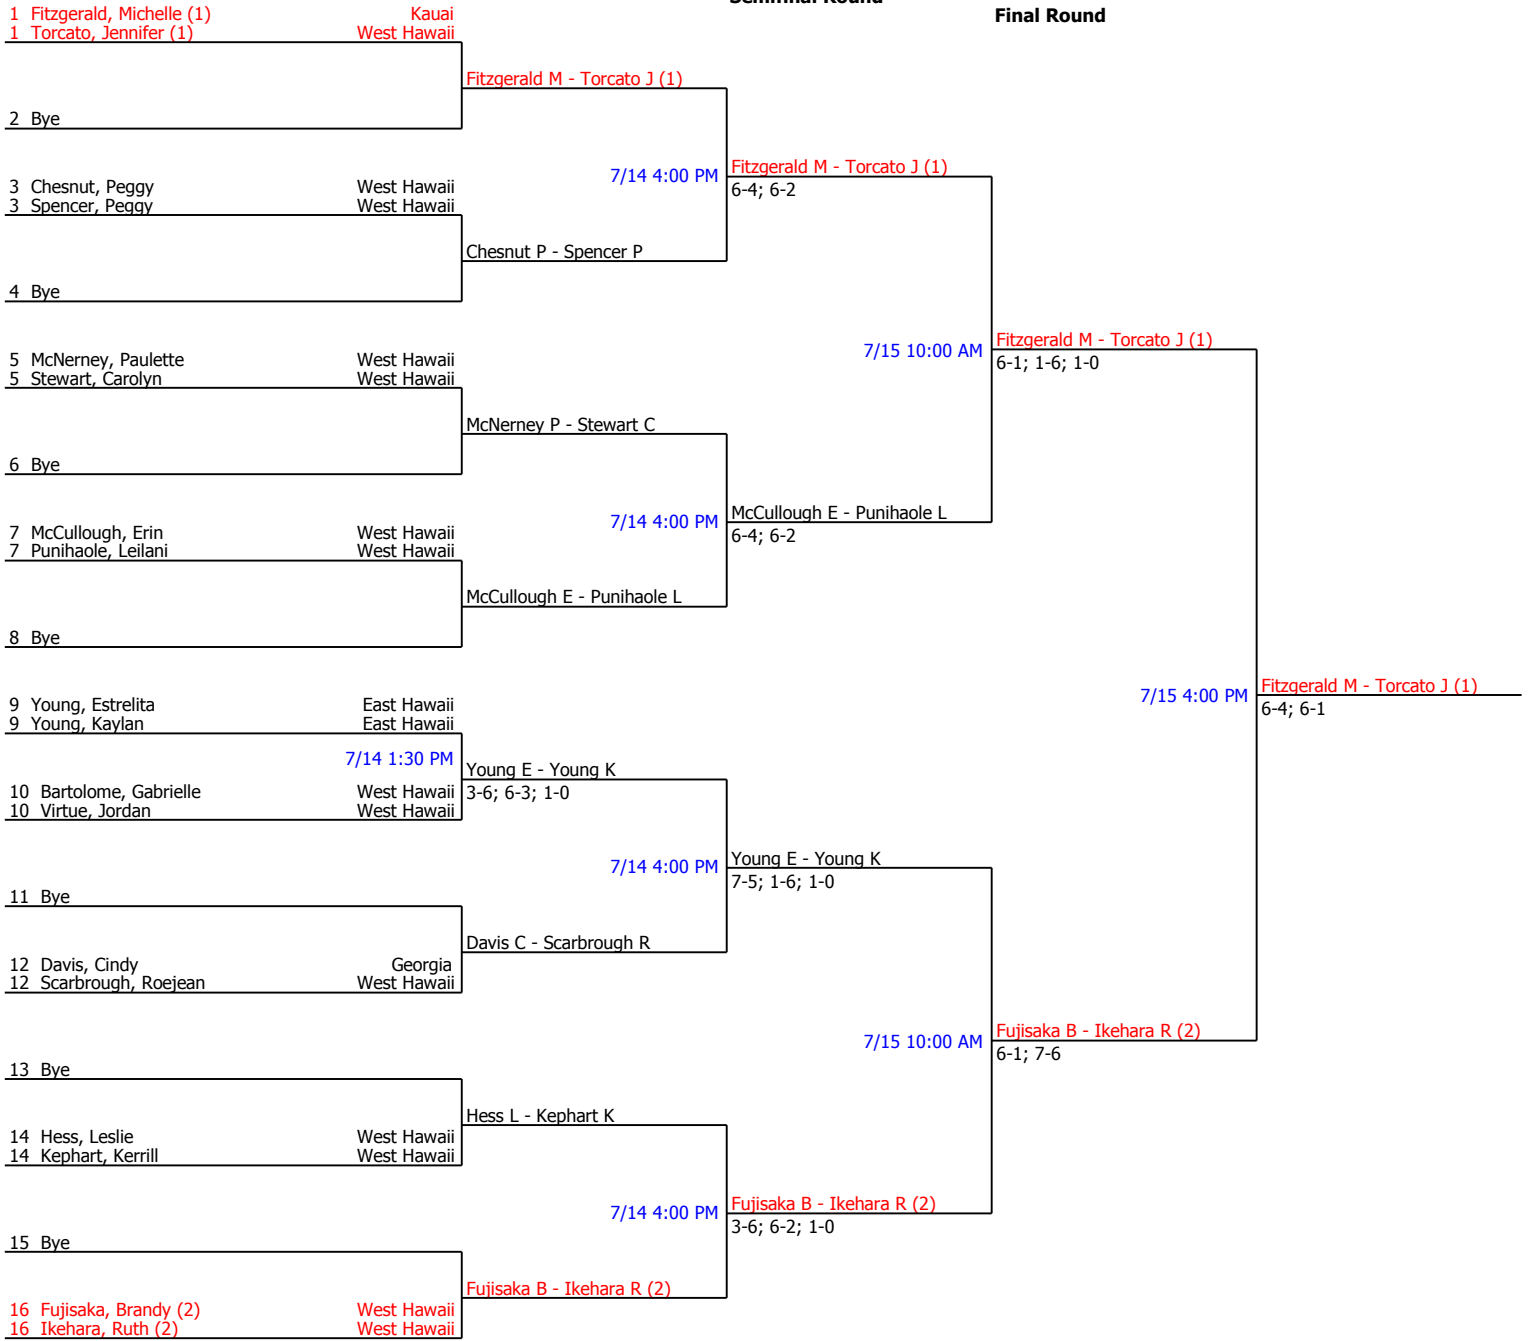

Winner: Fitzgerald - Torcato

Round of 16

Quarterfinal Round

Semifinal Round

Final Round

Referee's Signature

Fil-Am 2012		Seeded Players			
Lovette Liantos	NTRP Women's 4.0 Doubles	1. Parish - Shibu...			
City/State: ,	Section:	2. Porteus - Smith			
Director: Lovette Liantos	Referee: Michael Possman	3. Abellera - Mak...			
Phone:	Date: 07/14/2012 - 07/15/2012				