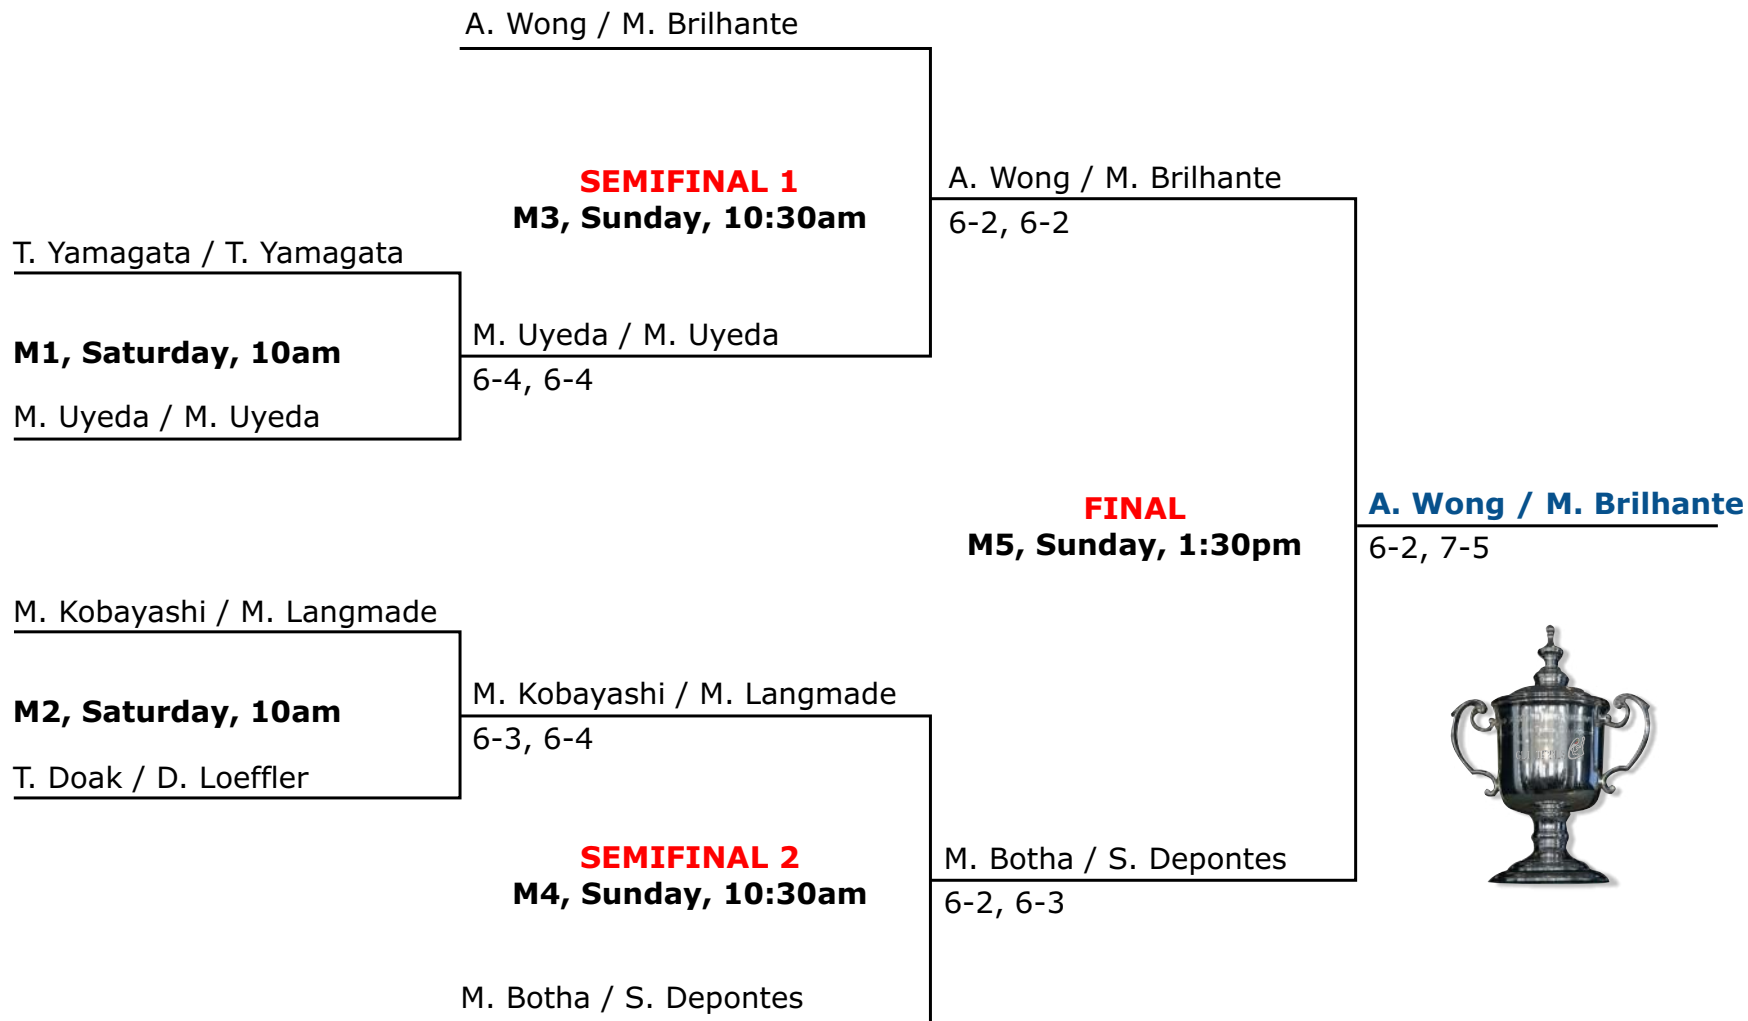

9th Annual FilAm Friendship Doubles Tennis Tournament

July 18-19, 2015

"Biggest non-sanctioned tournament in the state of Hawaii"
Saundra Gulley, President West Hawaii District Tennis Association

Gonna Love It
Tennis

WOMENS OPEN