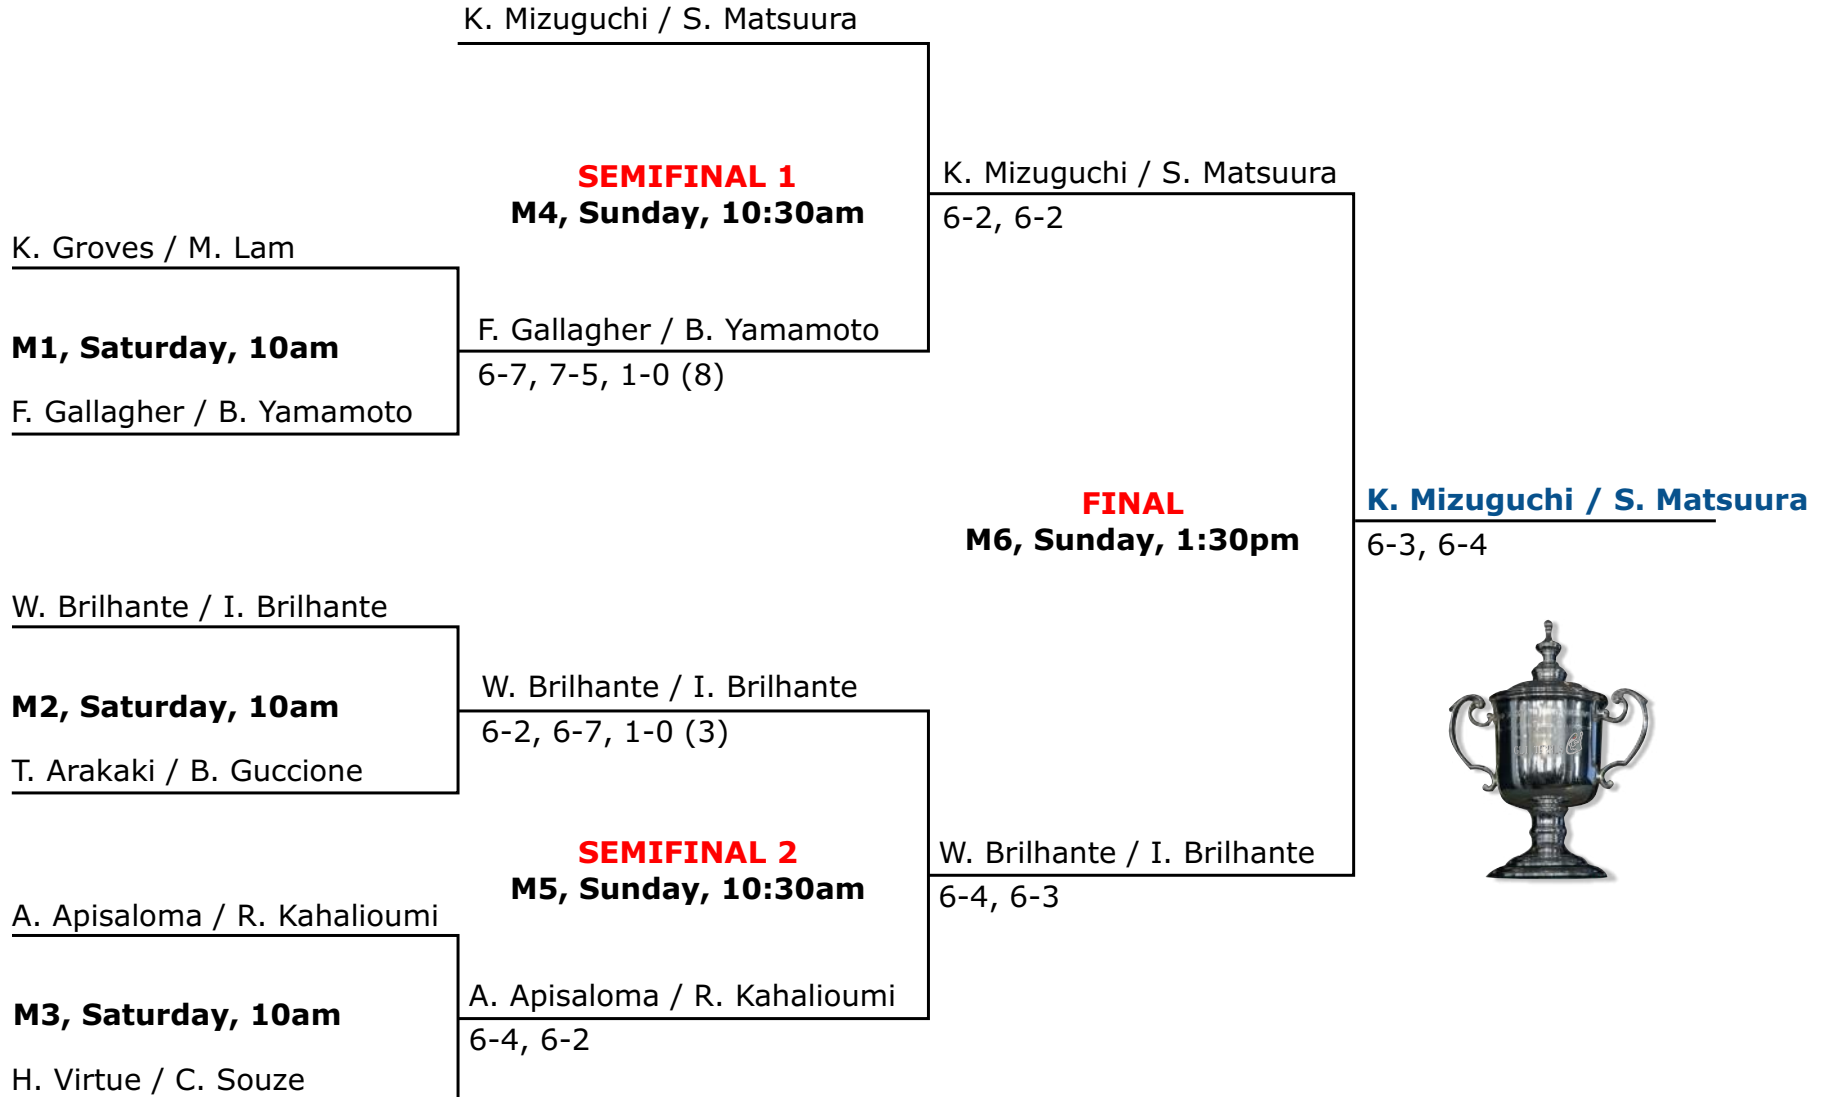

9th Annual FilAm Friendship Doubles Tennis Tournament

July 18-19, 2015

"Biggest non-sanctioned tournament in the state of Hawaii"
Saundra Gulley, President West Hawaii District Tennis Association

Gonna Love It
Tennis

MENS OPEN