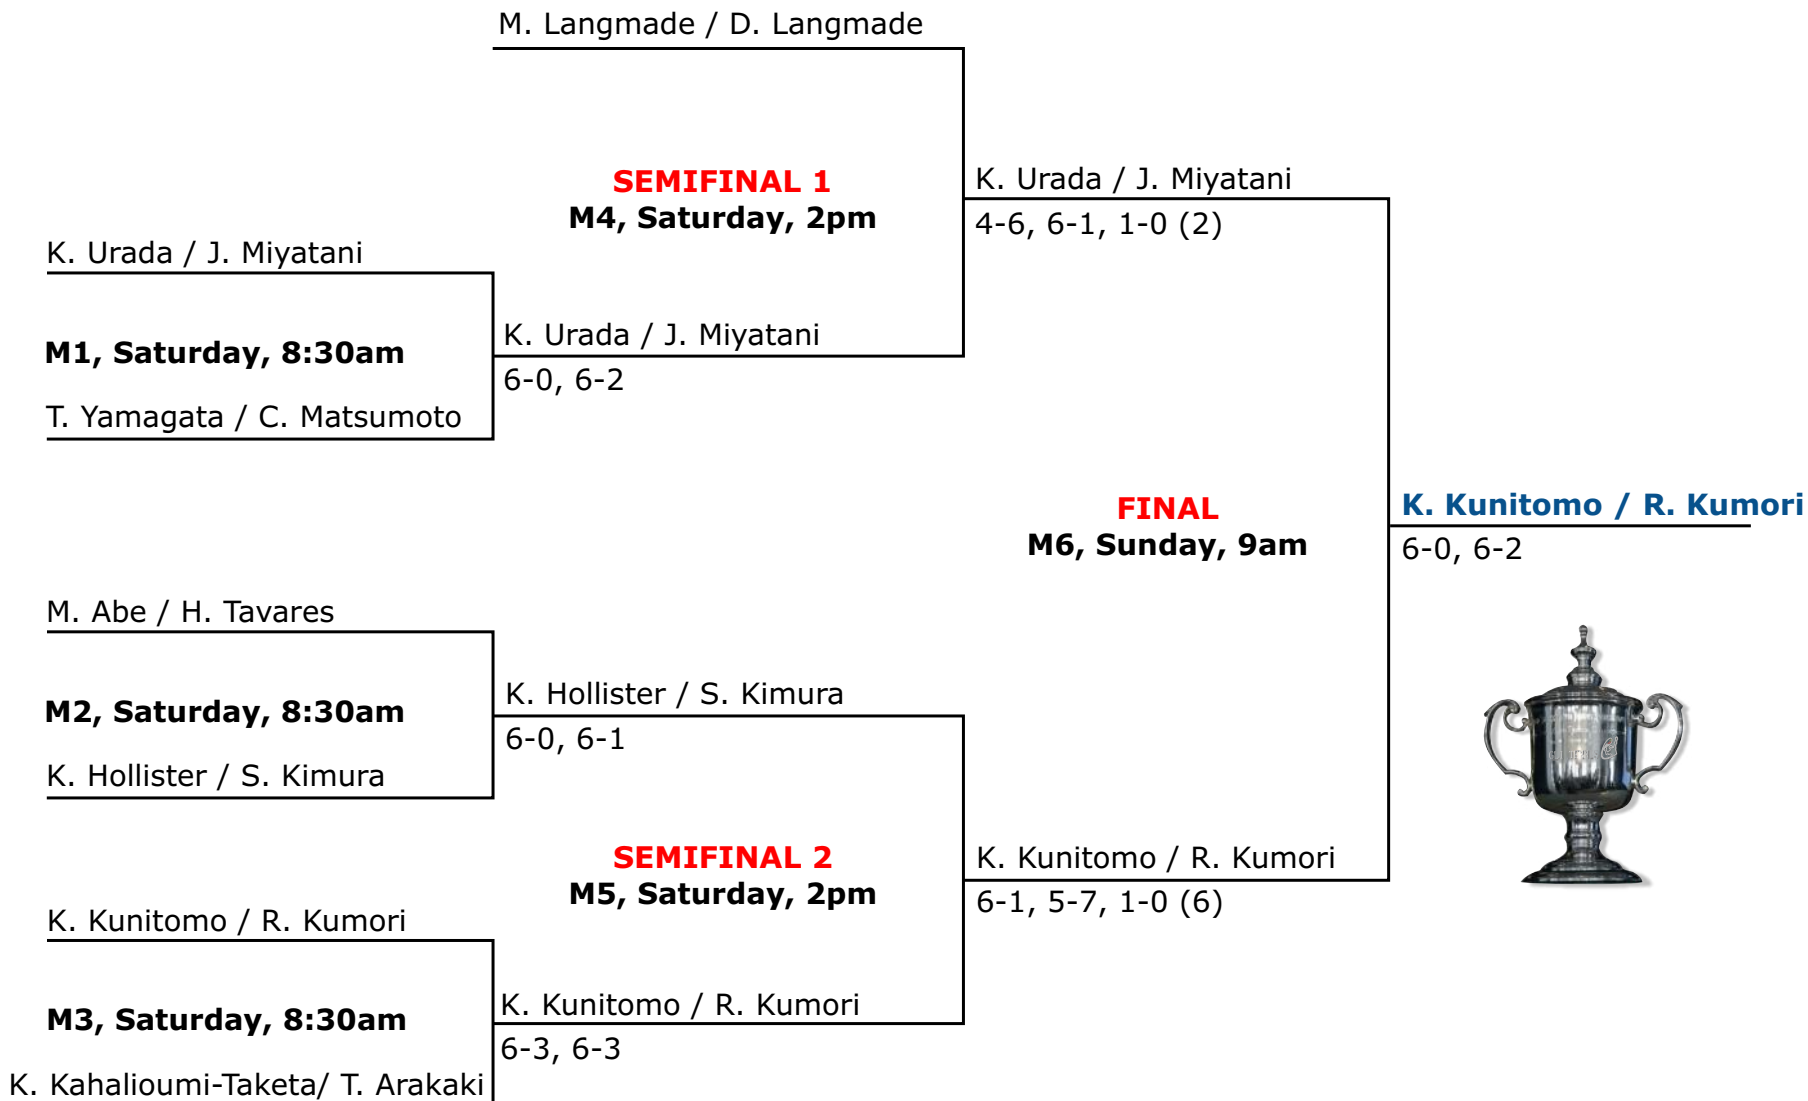

Gonna Love It
Tennis

9th Annual FilAm Friendship Doubles Tennis Tournament

July 18-19, 2015

"Biggest non-sanctioned tournament in the state of Hawaii"
Saundra Gulley, President West Hawaii District Tennis Association

Under 40 - MIXED 7.0