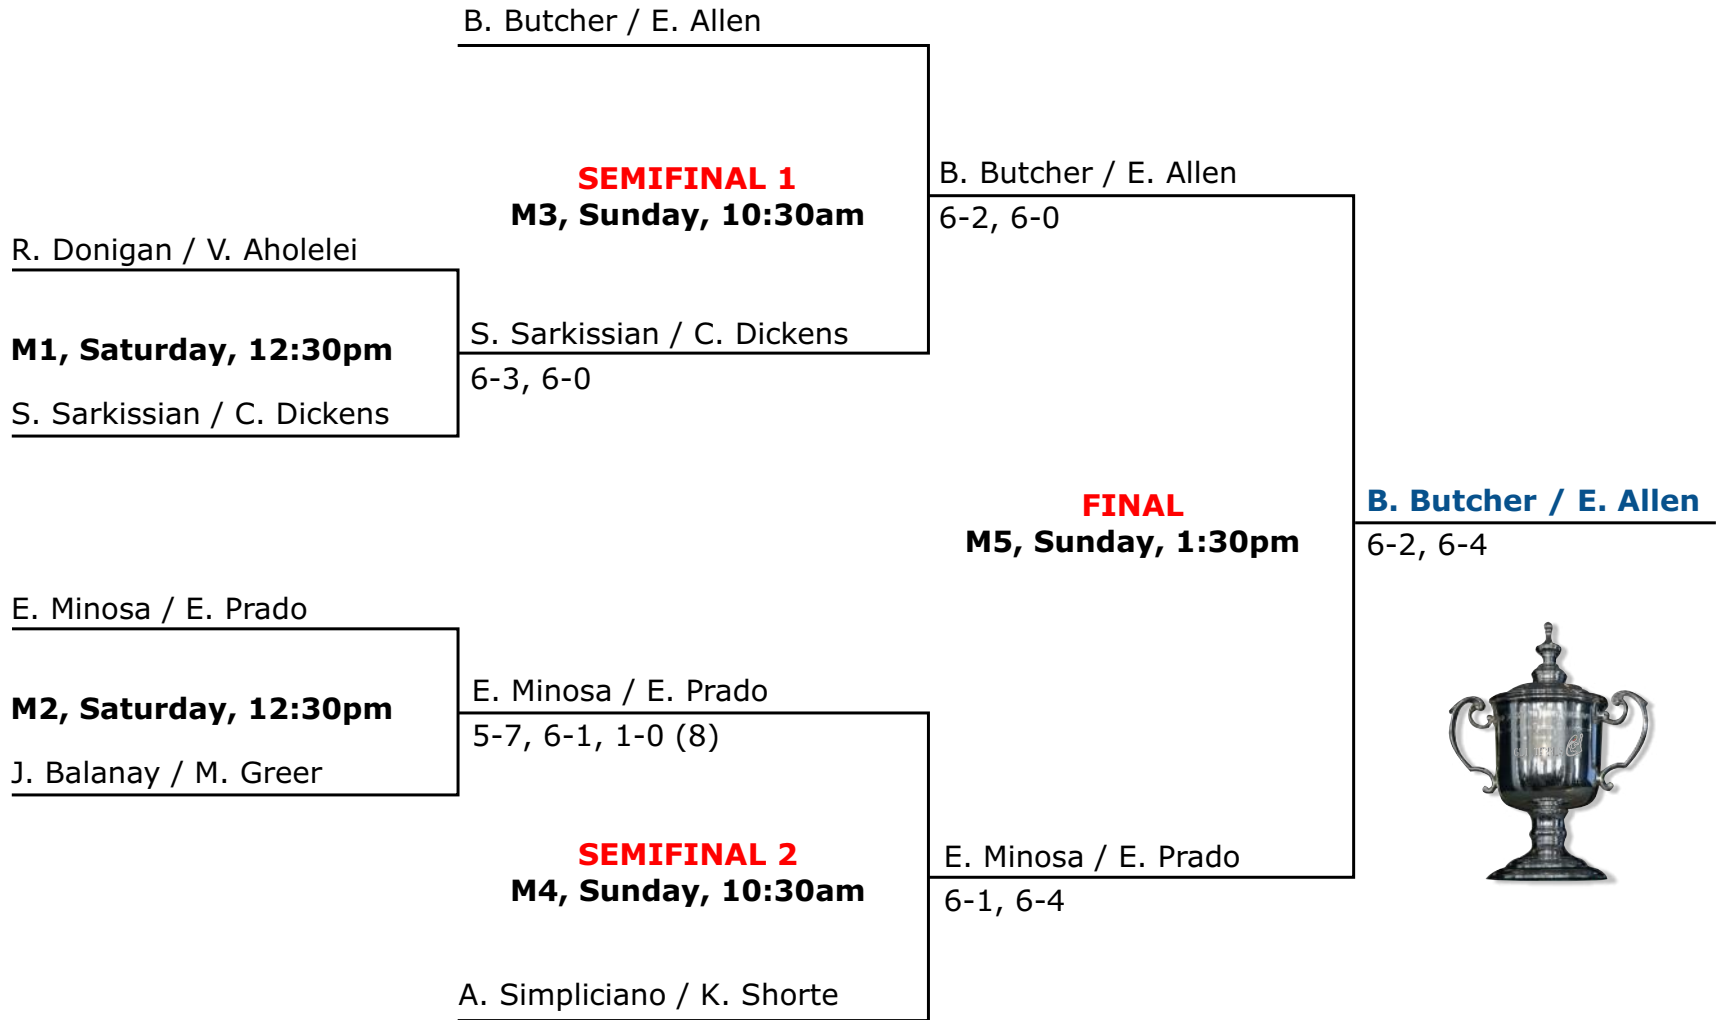

9th Annual FilAm Friendship Doubles Tennis Tournament

July 18-19, 2015

“Biggest non-sanctioned tournament in the state of Hawaii”
Saundra Gulley, President West Hawaii District Tennis Association

Gonna Love It
Tennis

Over 40 - MENS 7.0