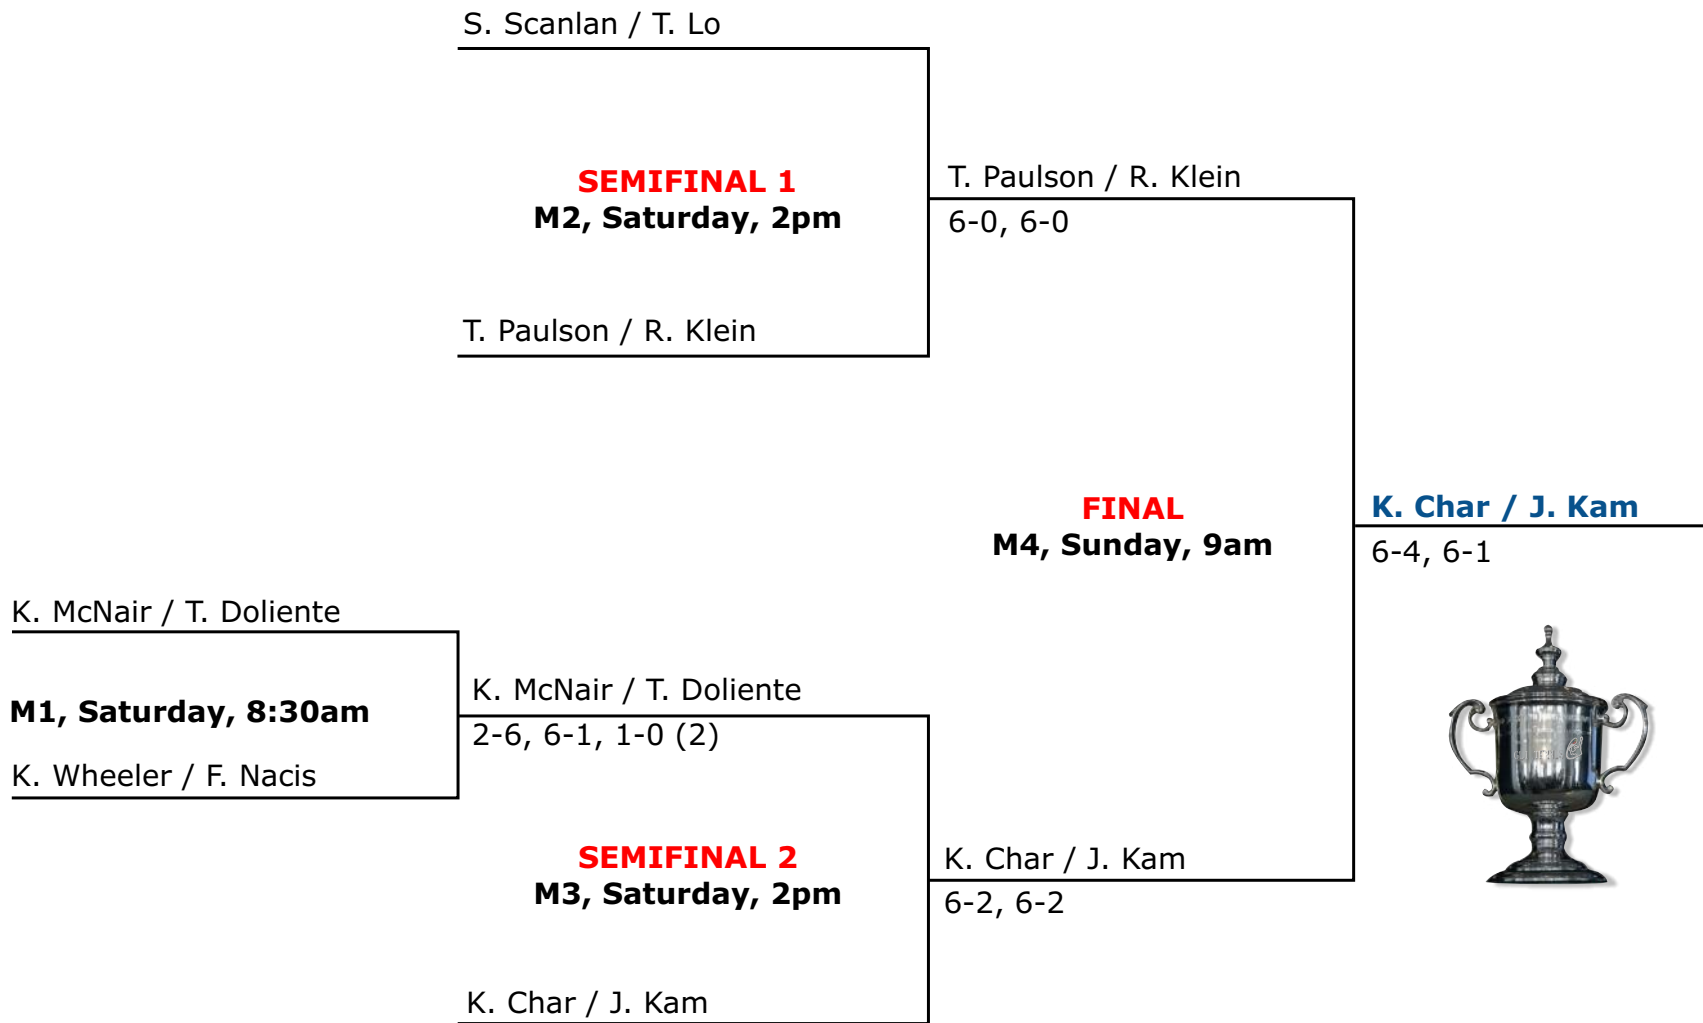

Gonna Love It
Tennis

9th Annual FilAm Friendship Doubles Tennis Tournament

July 18-19, 2015

"Biggest non-sanctioned tournament in the state of Hawaii"
Saundra Gulley, President West Hawaii District Tennis Association

Over 40 - MIXED 8.0