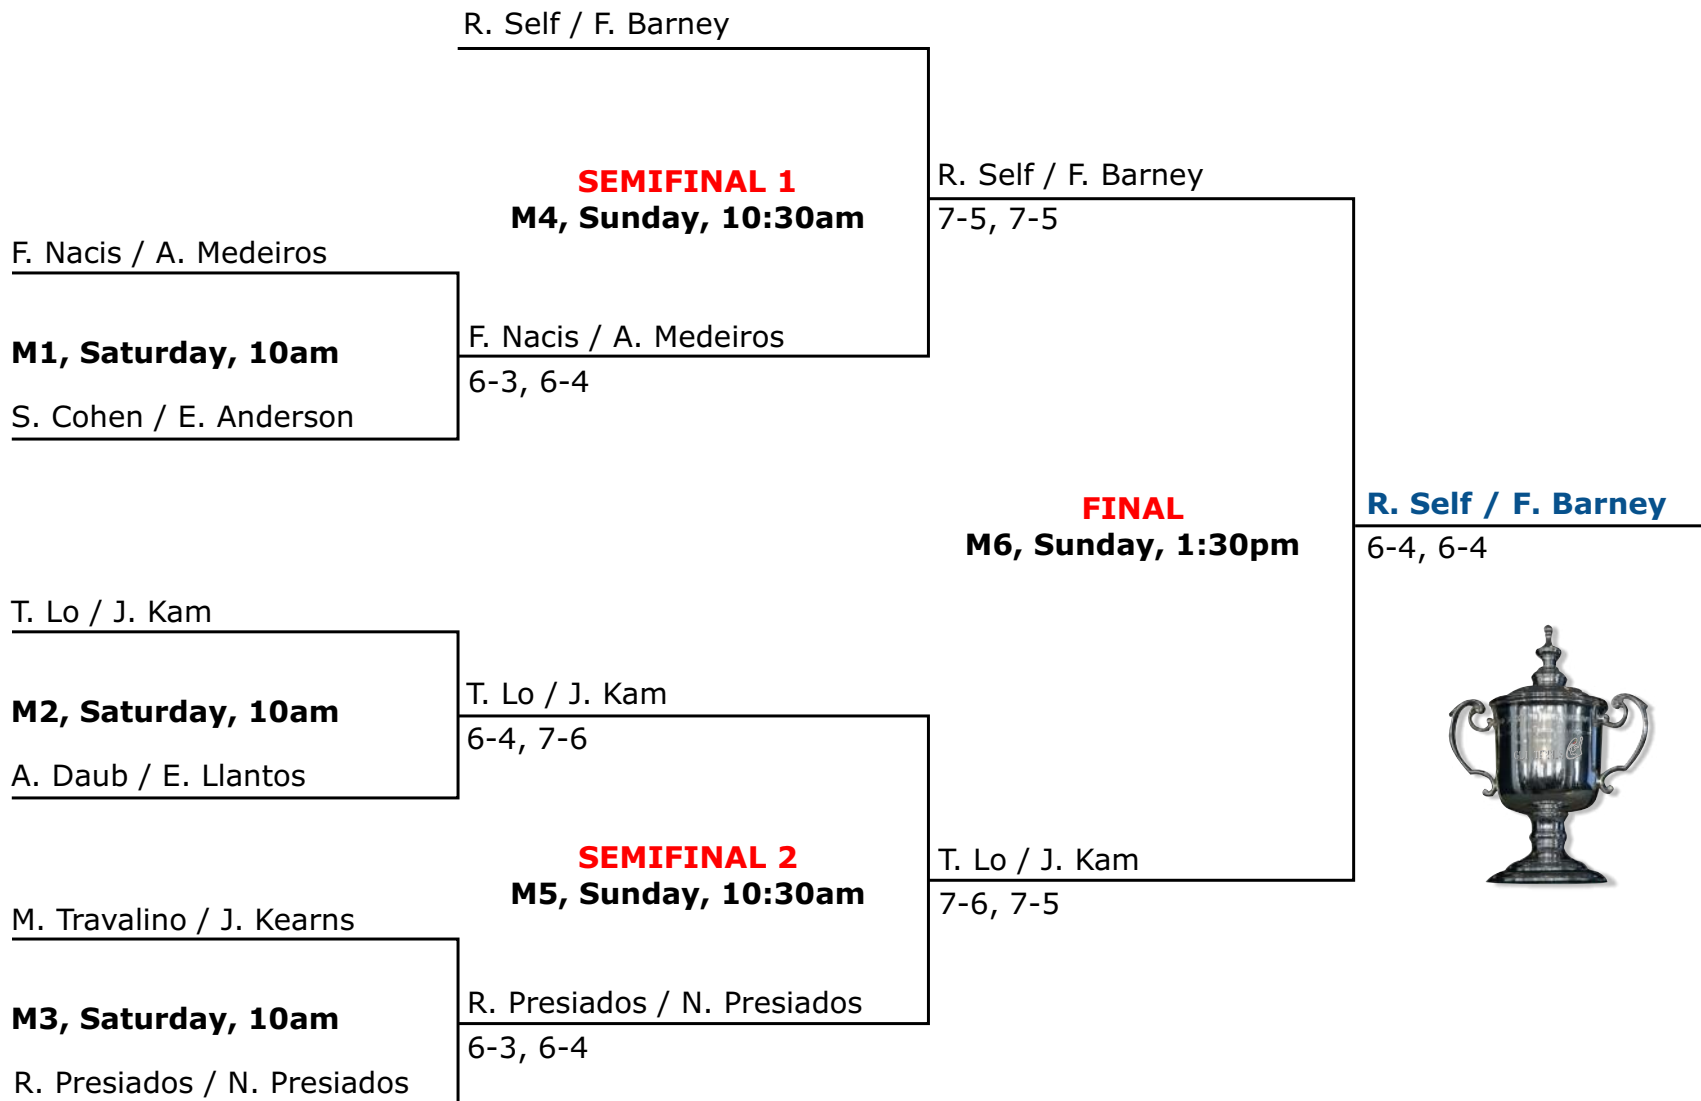

9th Annual FilAm Friendship Doubles Tennis Tournament

July 18-19, 2015

"Biggest non-sanctioned tournament in the state of Hawaii"
Saundra Gulley, President West Hawaii District Tennis Association

Gonna Love It
Tennis

Over 40 - MENS 8.0