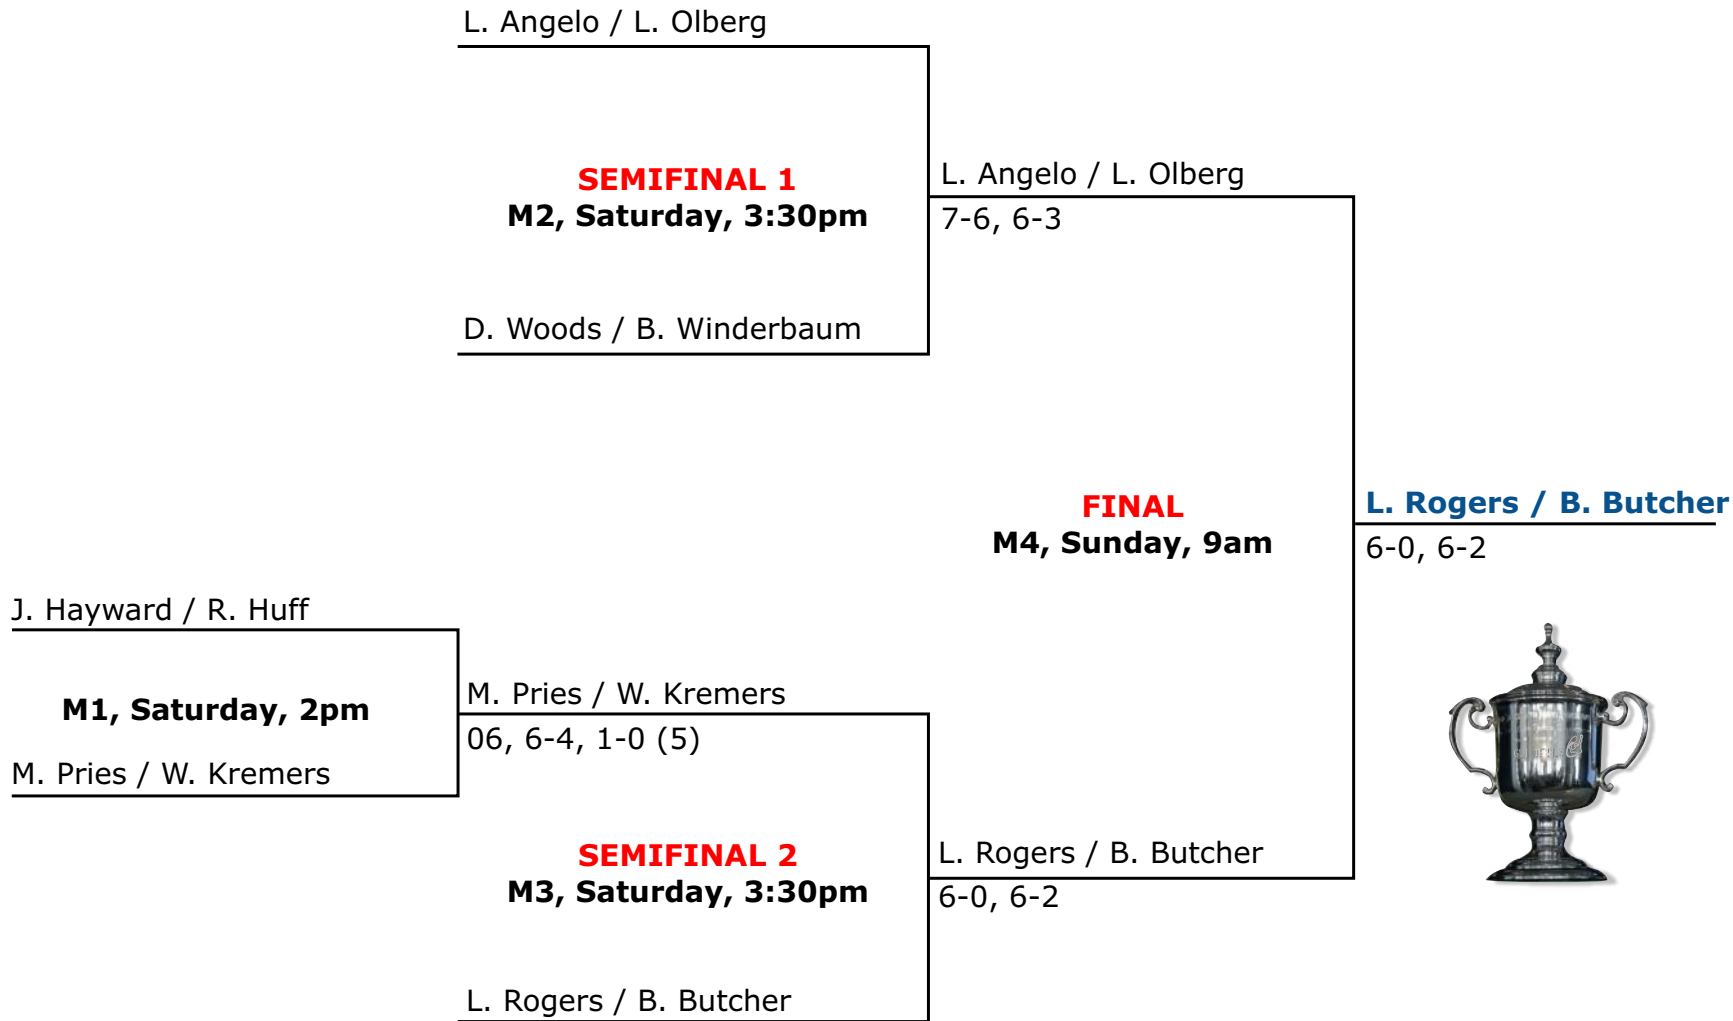

Gonna Love It
Tennis

9th Annual FilAm Friendship Doubles Tennis Tournament

July 18-19, 2015

"Biggest non-sanctioned tournament in the state of Hawaii"
Saundra Gulley, President West Hawaii District Tennis Association

Over 40 - MIXED 7.0