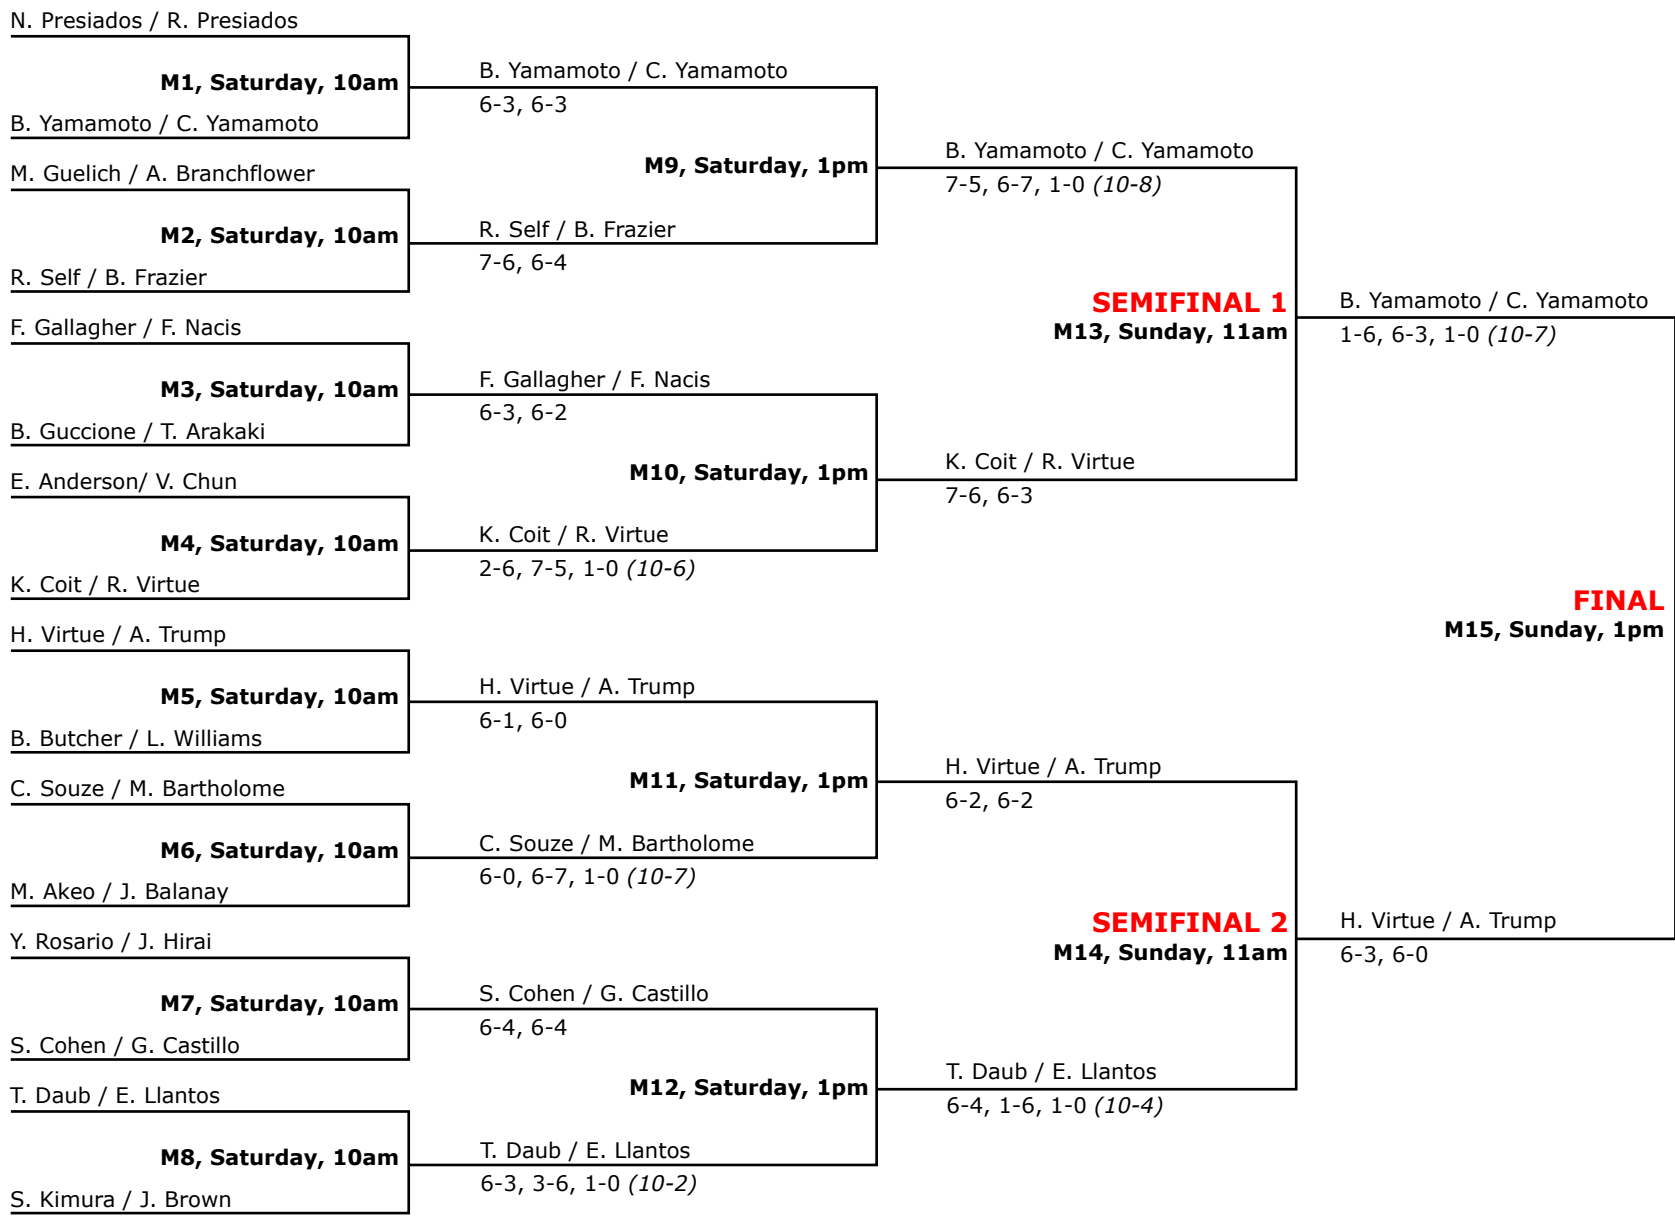

8th Annual FilAm Friendship Doubles Tennis Tournament

July 19-20, 2014

“Biggest non-sanctioned tournament in the state of Hawaii”
Saundra Gulley, President West Hawaii District Tennis Association

Gonna Love It
Tennis

MENS 4.0

A. Trump / H. Virtue
7-6 (7-3), 7-5