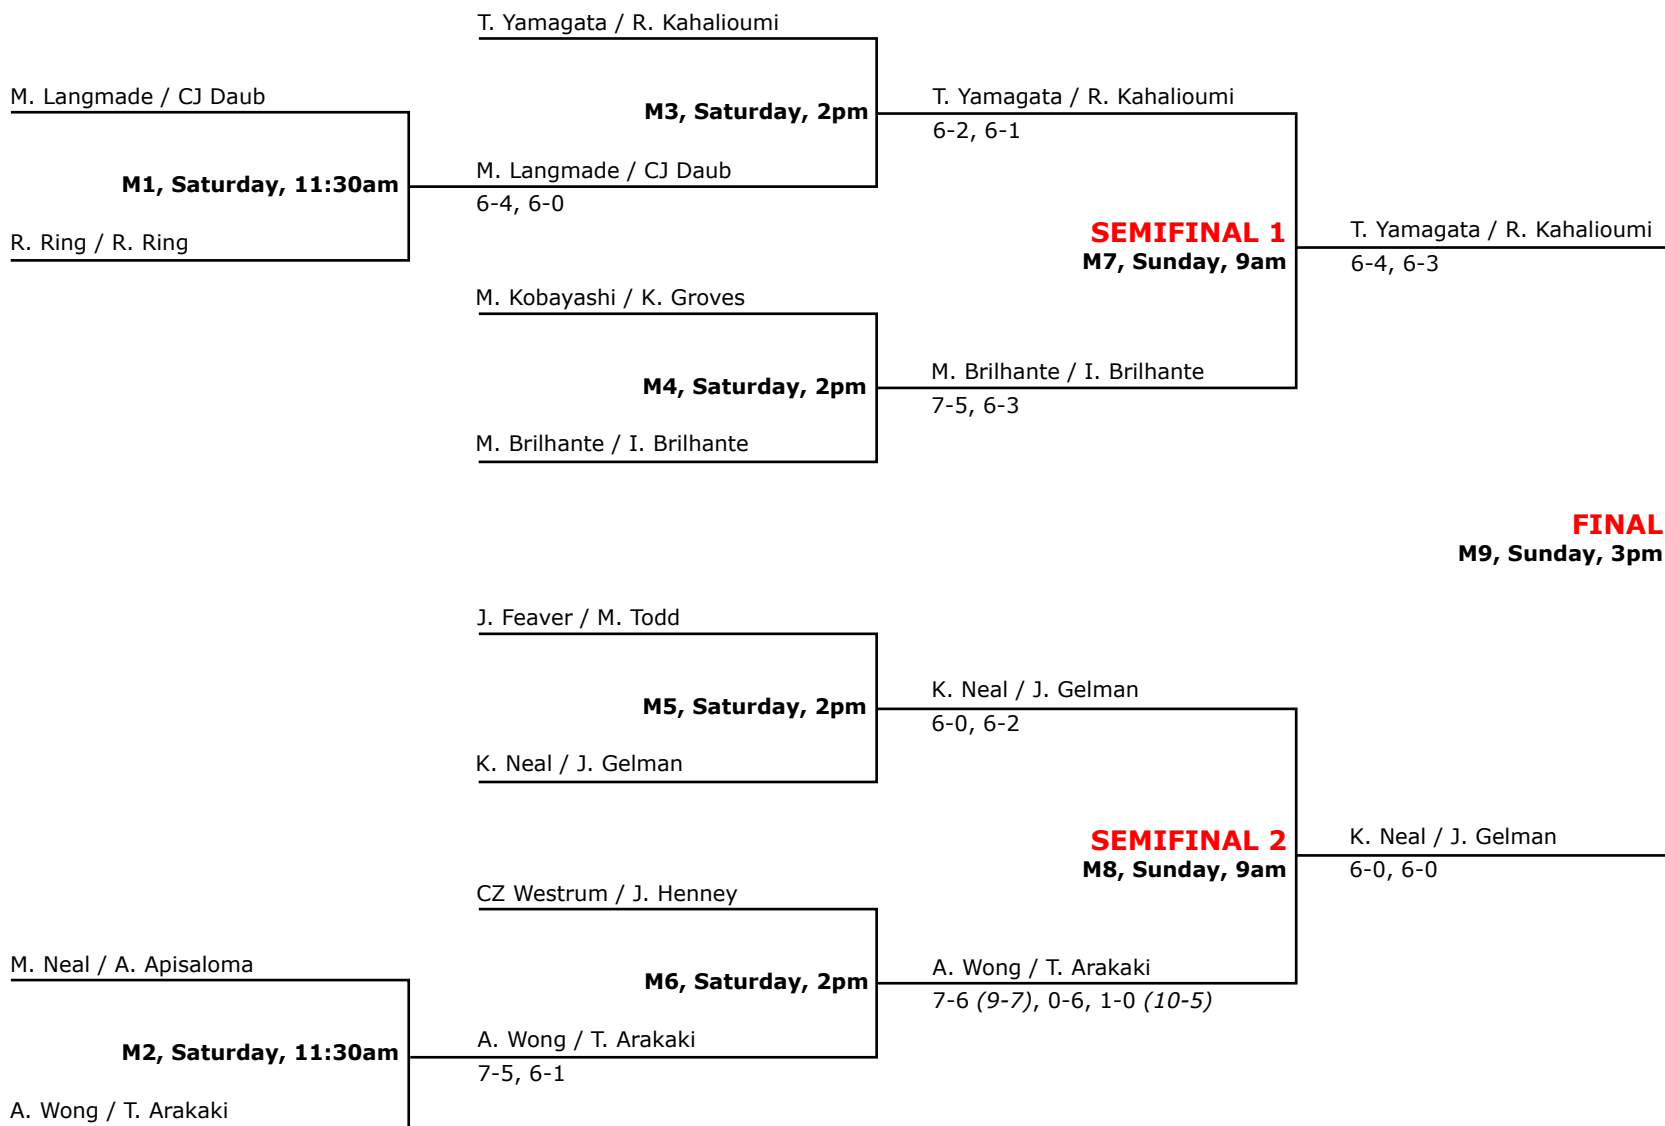

8th Annual FilAm Friendship Doubles Tennis Tournament

July 19-20, 2014

“Biggest non-sanctioned tournament in the state of Hawaii”
Saundra Gulley, President West Hawaii District Tennis Association

Gonna Love It
Tennis

MIXED OPEN

K. Neal / J. Gelman
4-6, 7-5, 1-0 (10-7)